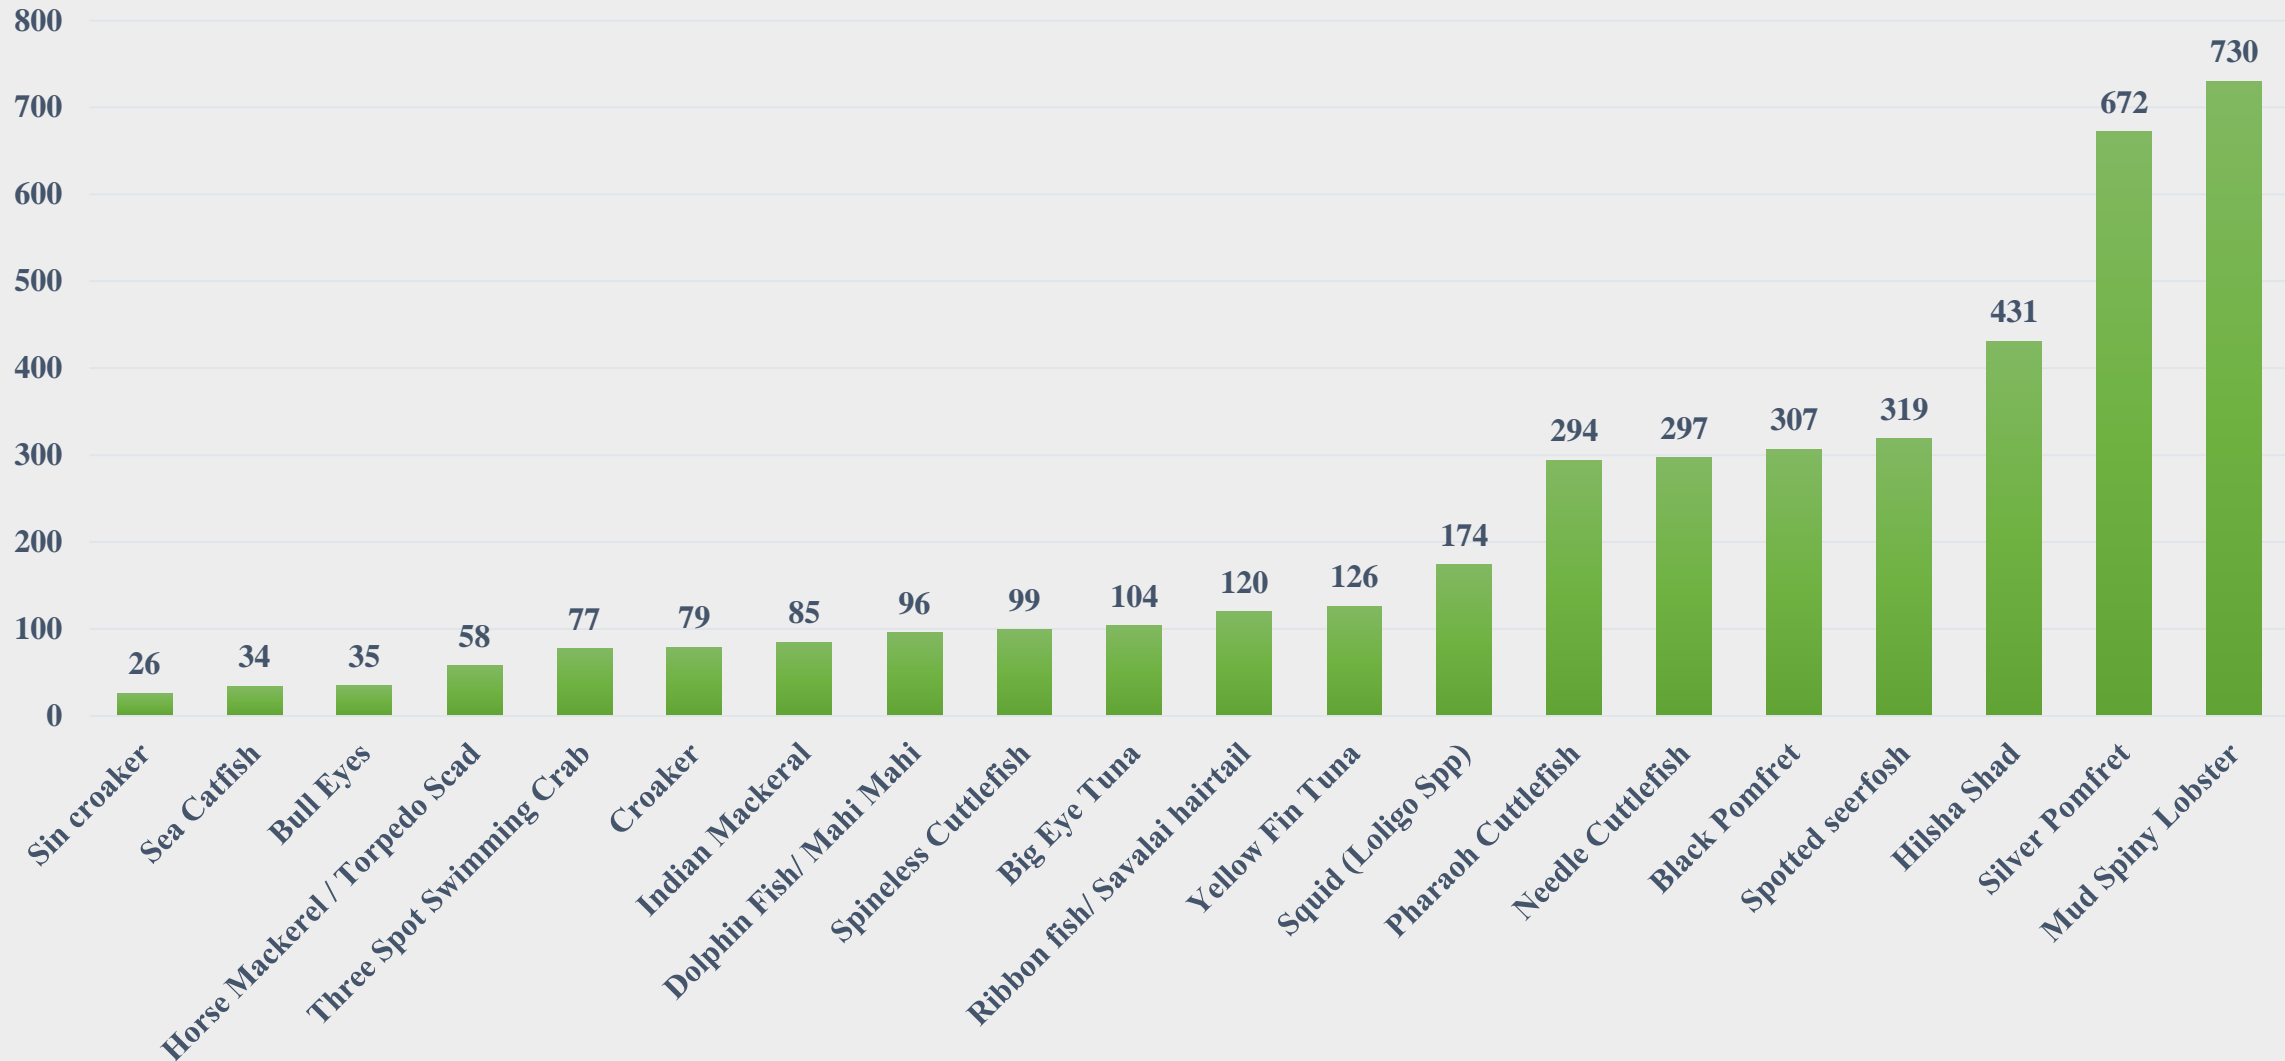

Average Price (Rs. per Kg) of Marine Species at Fishing Harbours in Gujarat

For the Period 21.04.2025 to 27.04.2025

Data Source: NETFISH, MPEDA