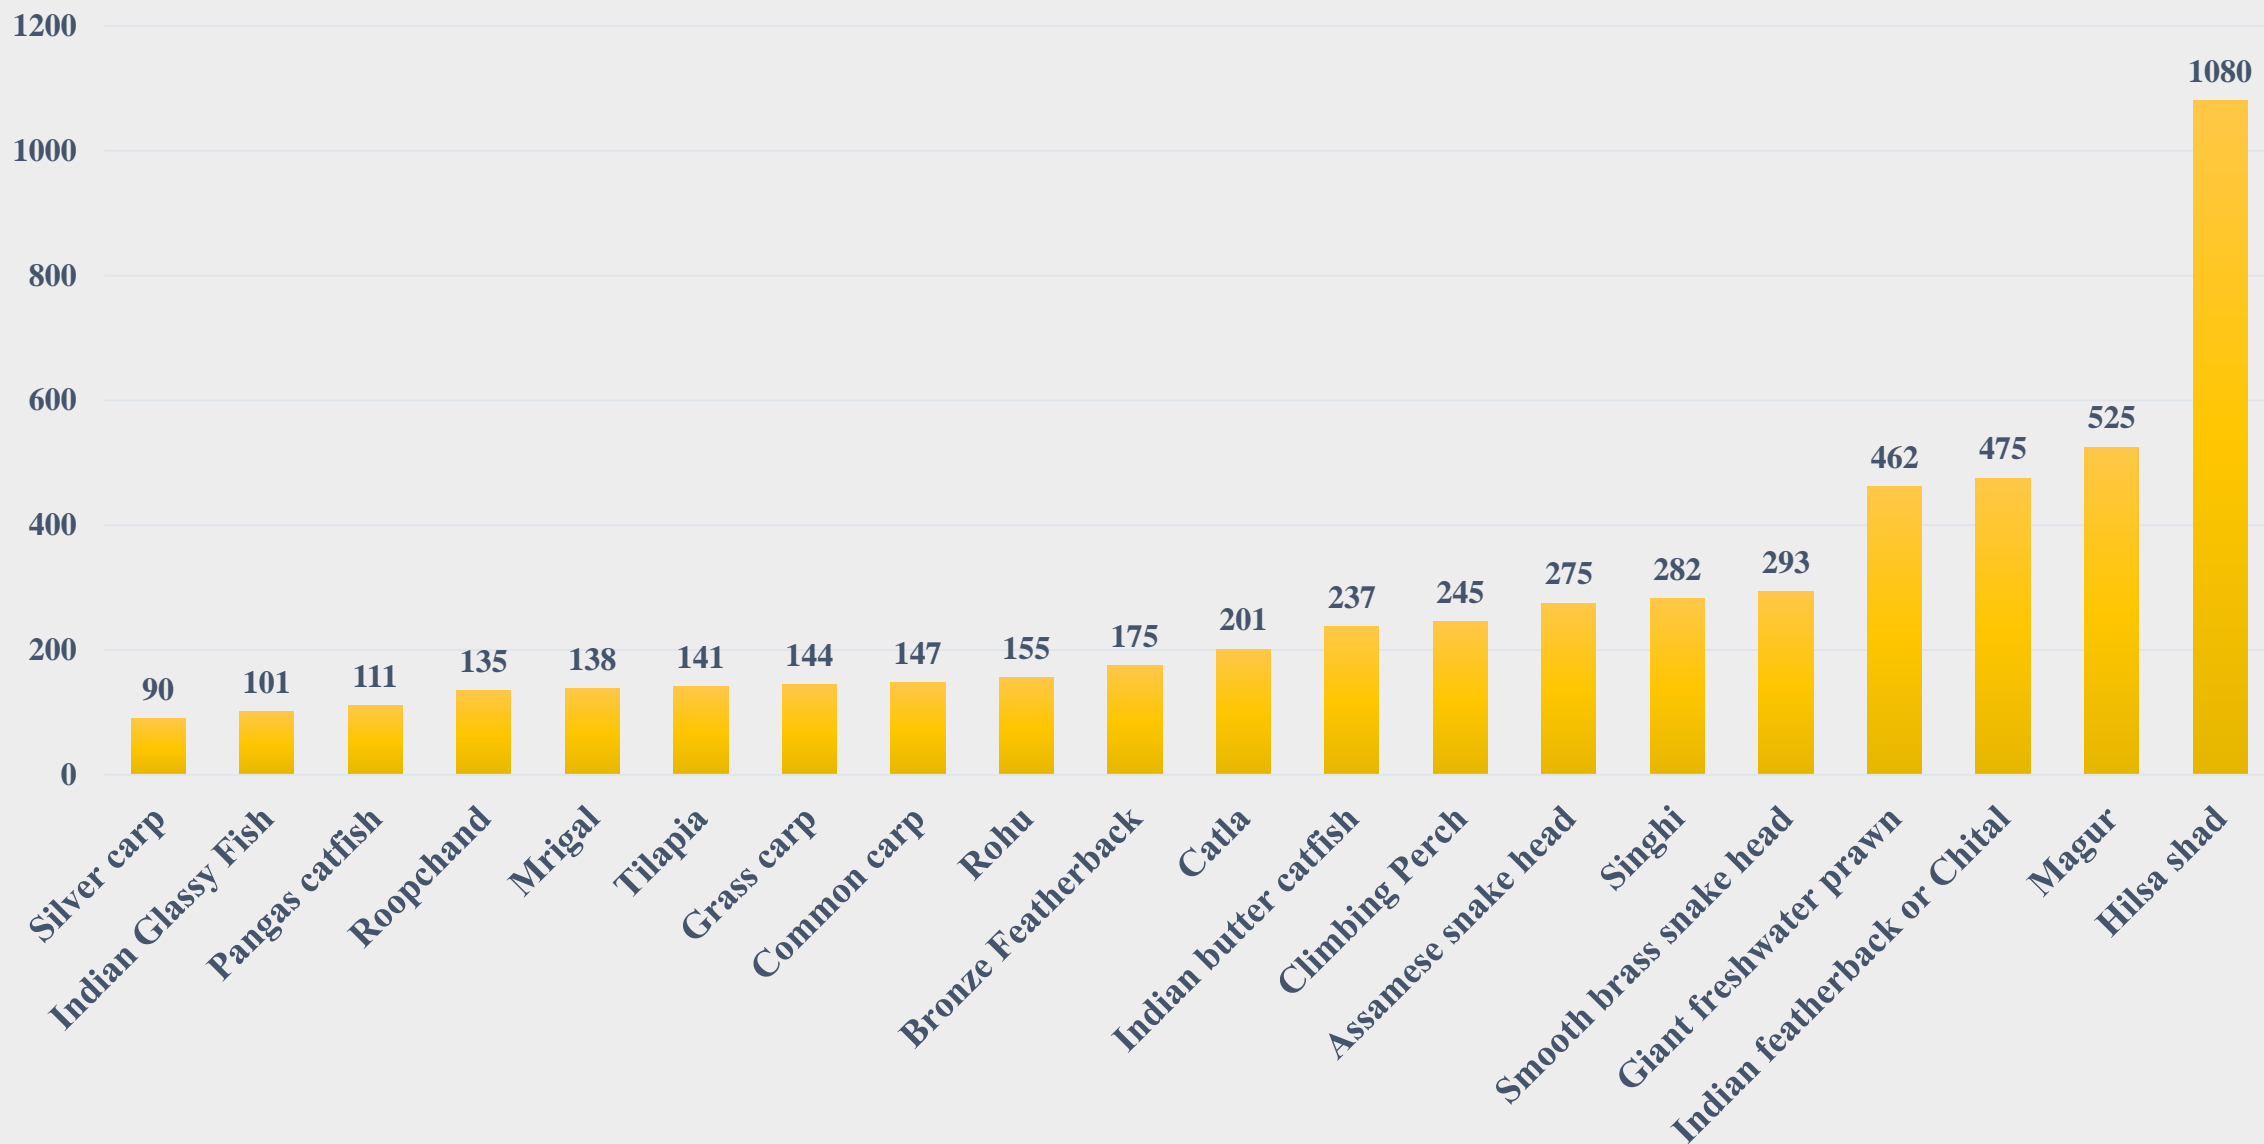

Average Wholesale Price (Rs. Per Kg) of Various Fish Species in Tripura

For the Period 21.04.2025 to 27.04.2025

For further details visit: <https://fmpisnfdb.in>