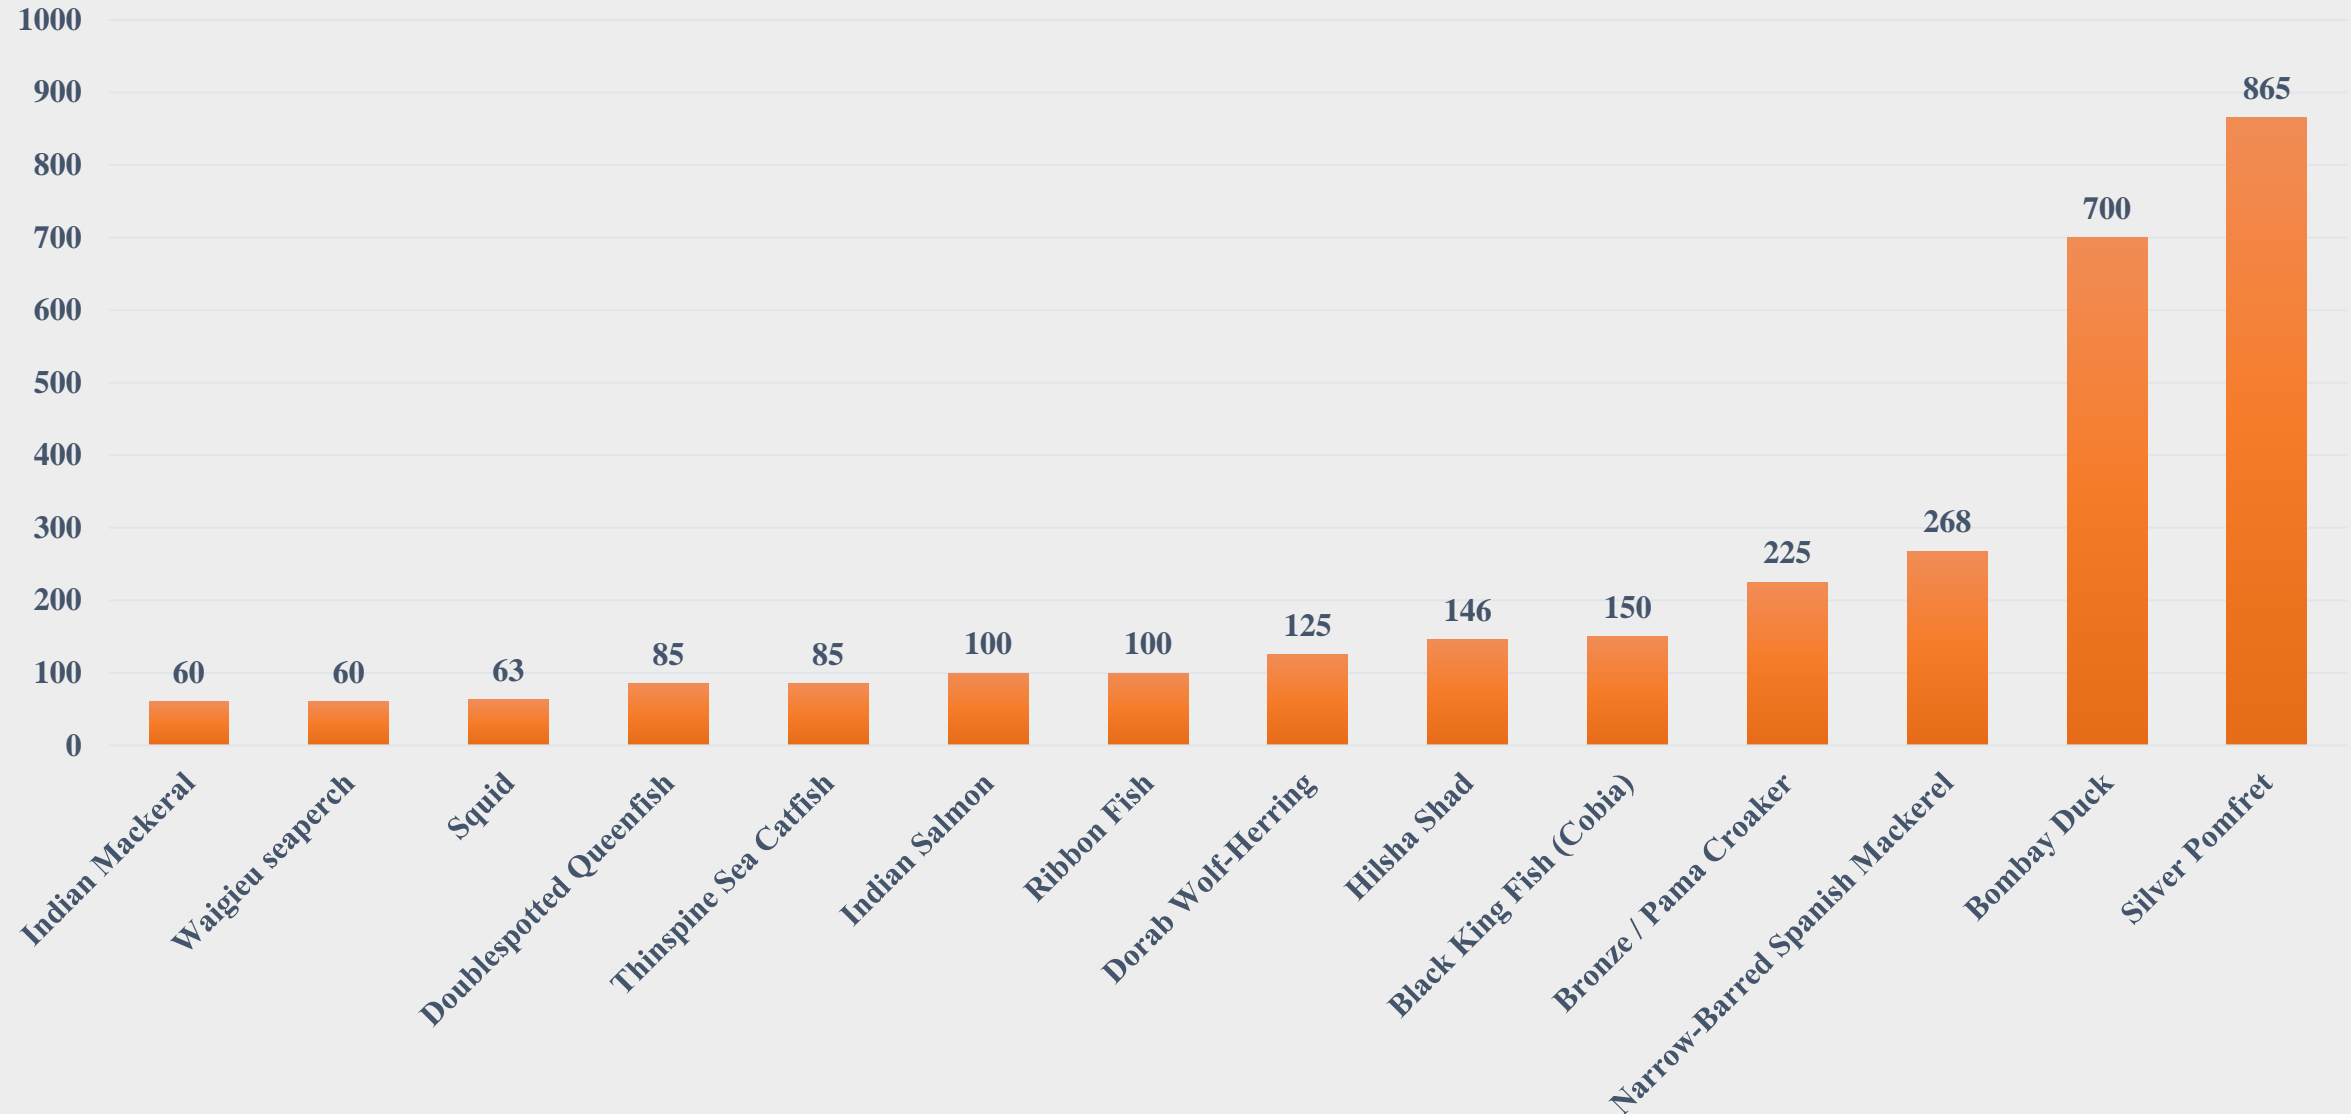

Average Price (Rs. Per Kg) of Marine Species at Fish Landing Centres in Maharashtra

For the Period 21.04.2025 to 27.04.2025

Data Source: NETFISH, MPEDA