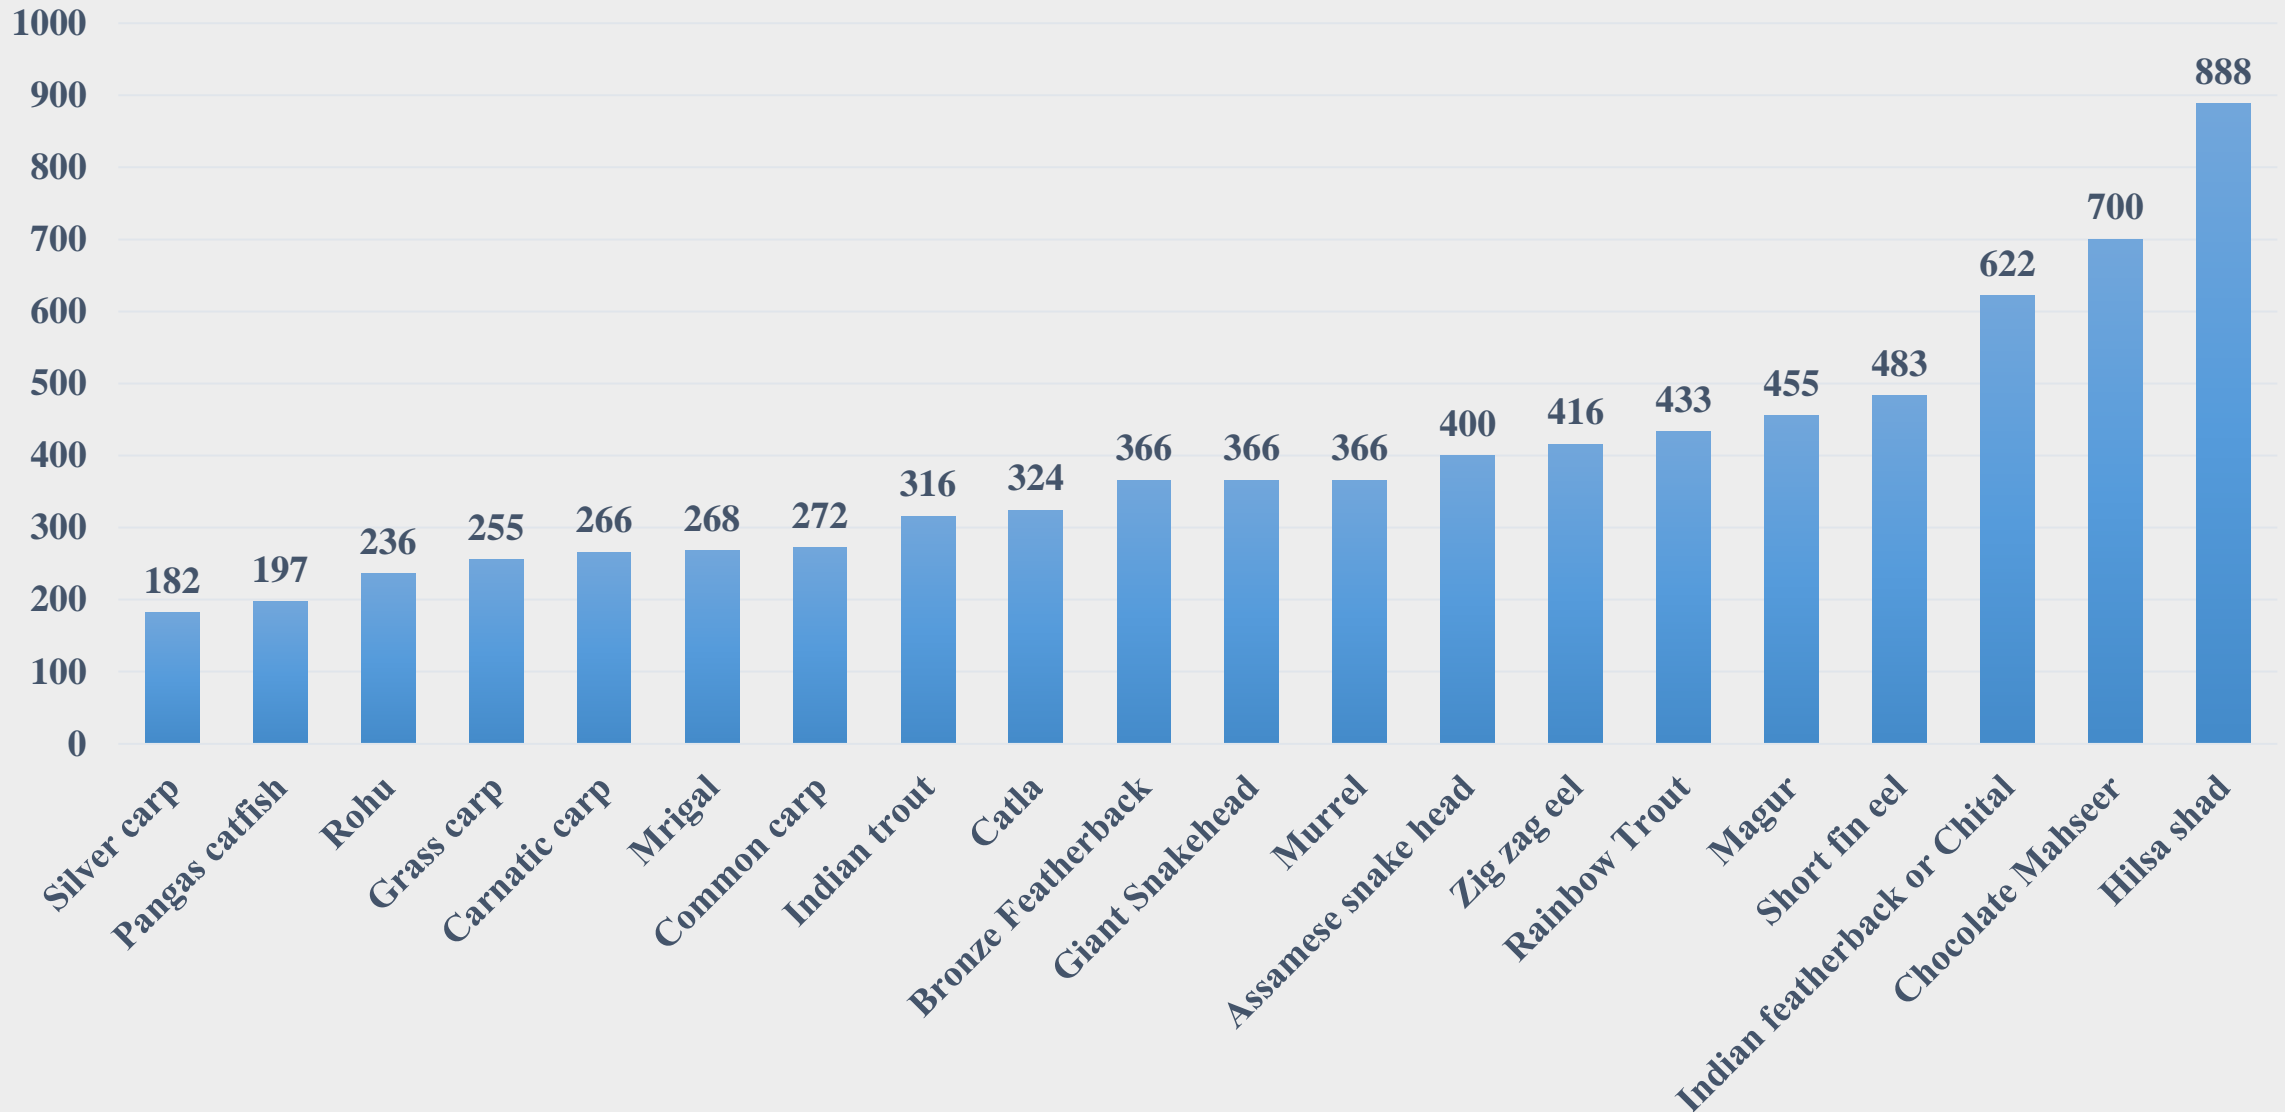

Average Retail Price (Rs. Per Kg) of Various Fish Species Meghalaya

For the Period 21.04.2025 to 27.04.2025

For further details visit: <https://fmpisnfdb.in>