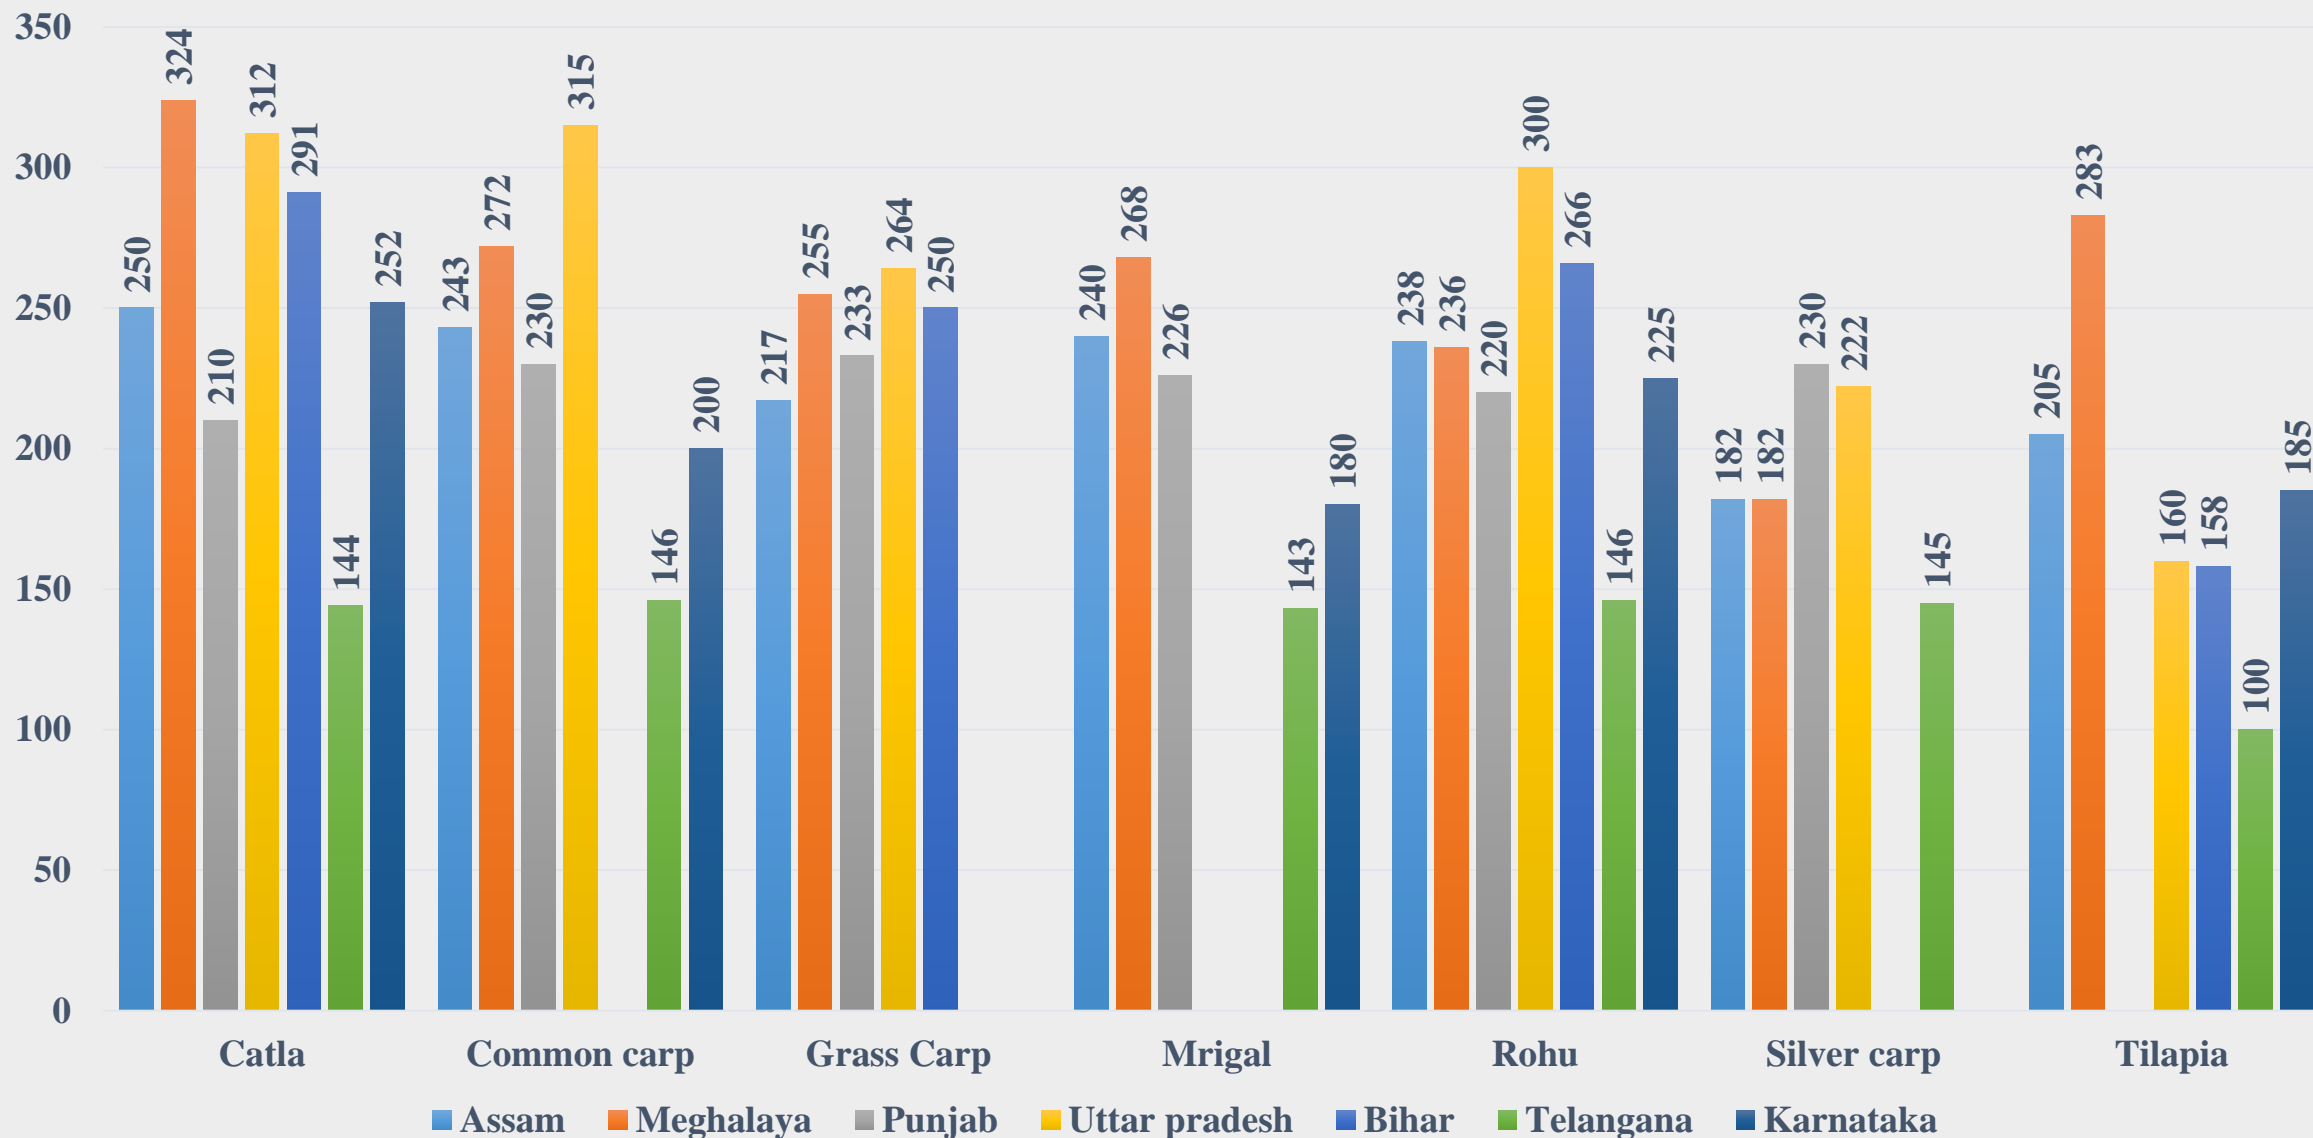

# Average Retail Price (Rs. Per Kg) of various Fresh Water Species across States/UTs

For the Period 21.04.2025 to 27.04.2025

For further details visit: <https://fmpisnfdb.in>