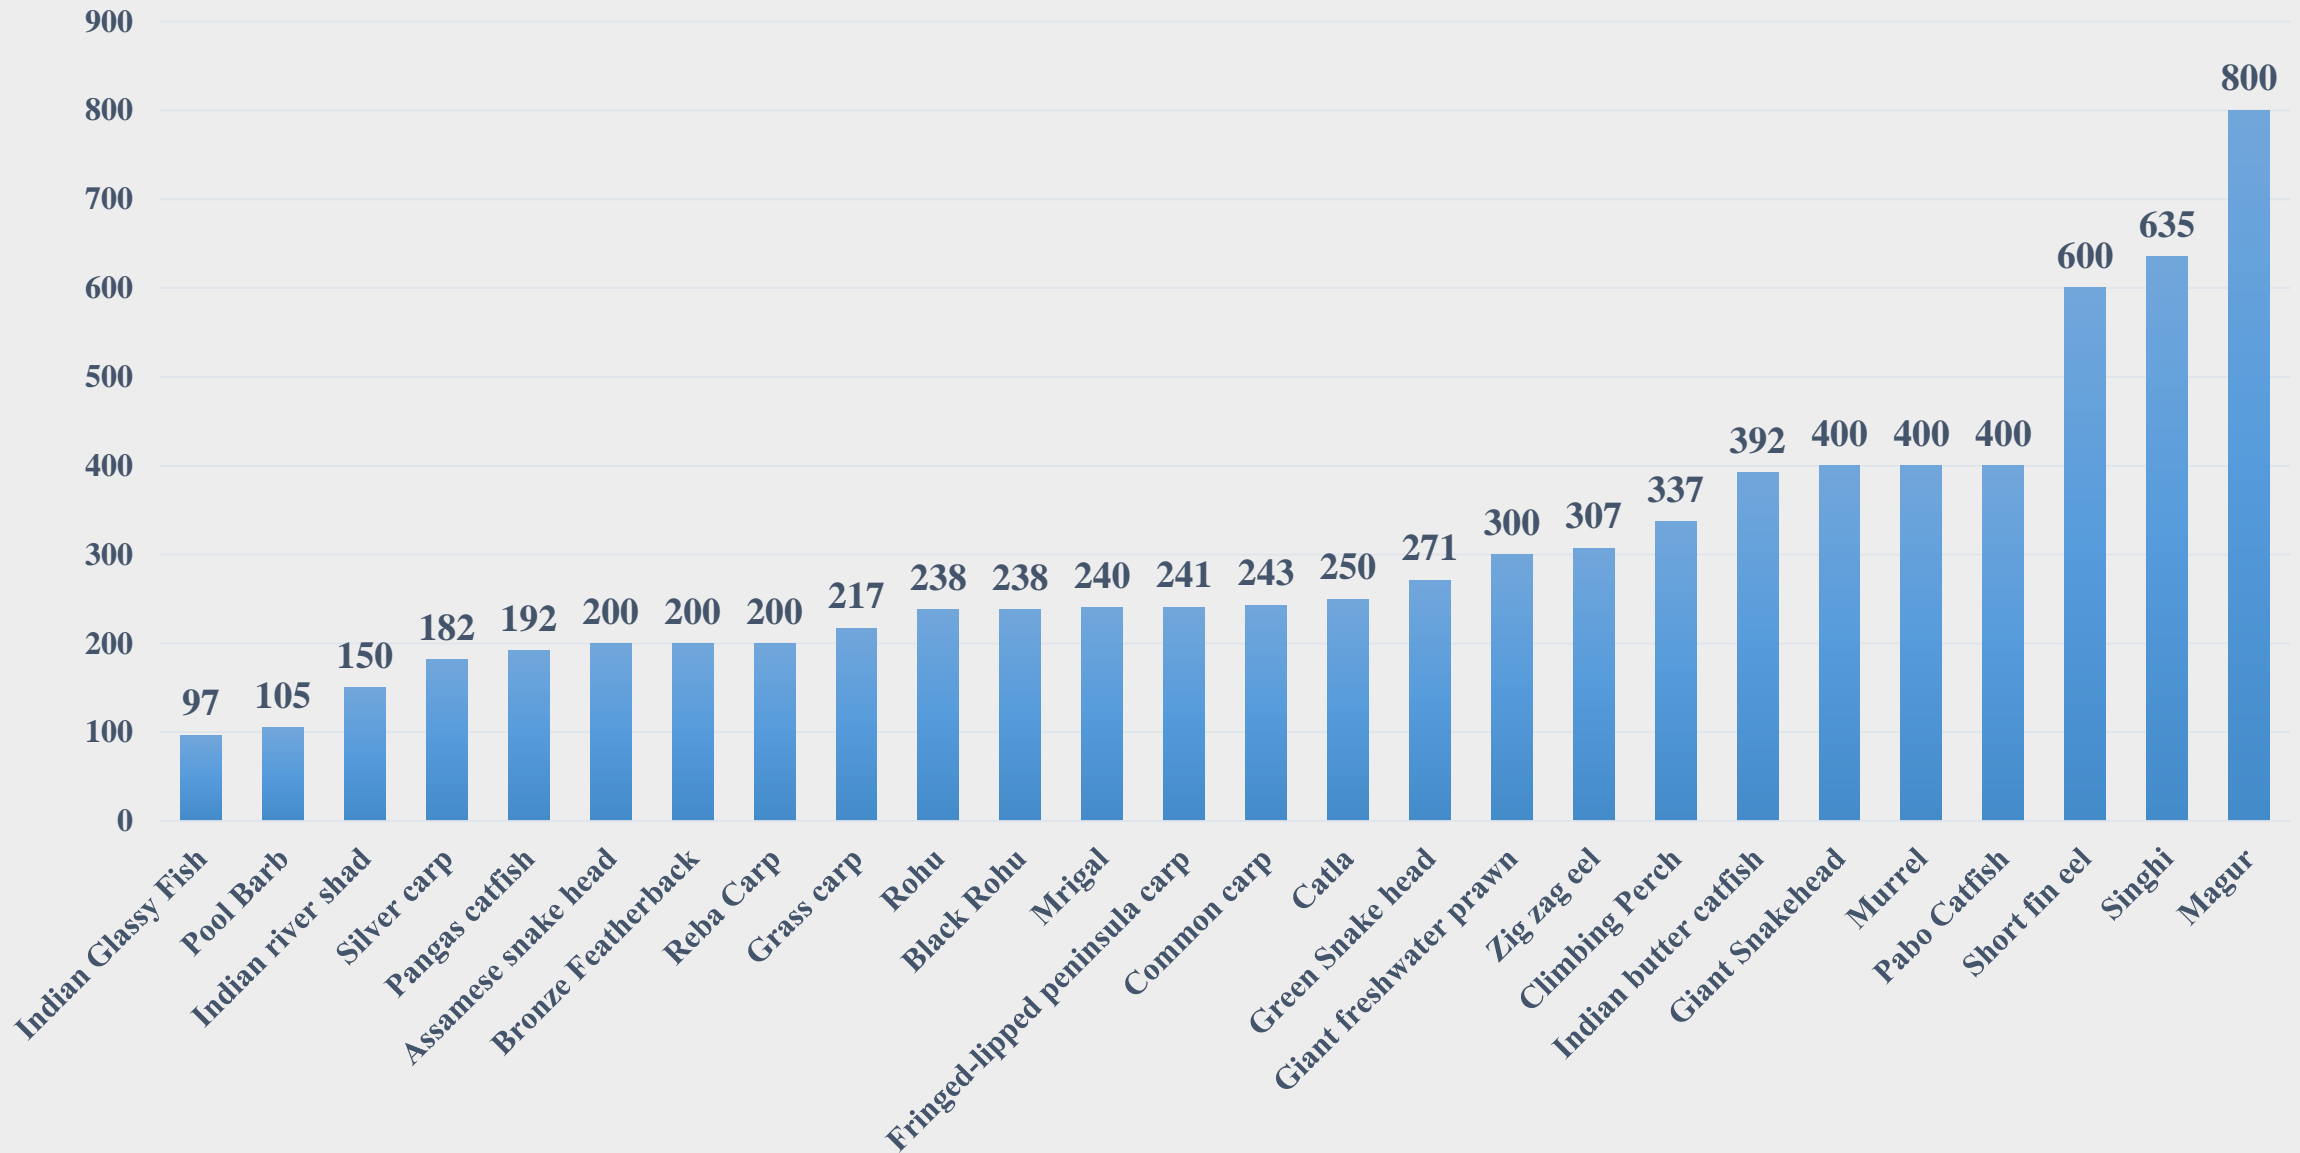

Average Retail Price (Rs. Per Kg) of Various Fish Species in Assam

For the Period 21.04.2025 to 27.04.2025

For further details visit: <https://fmpisnfdb.in>