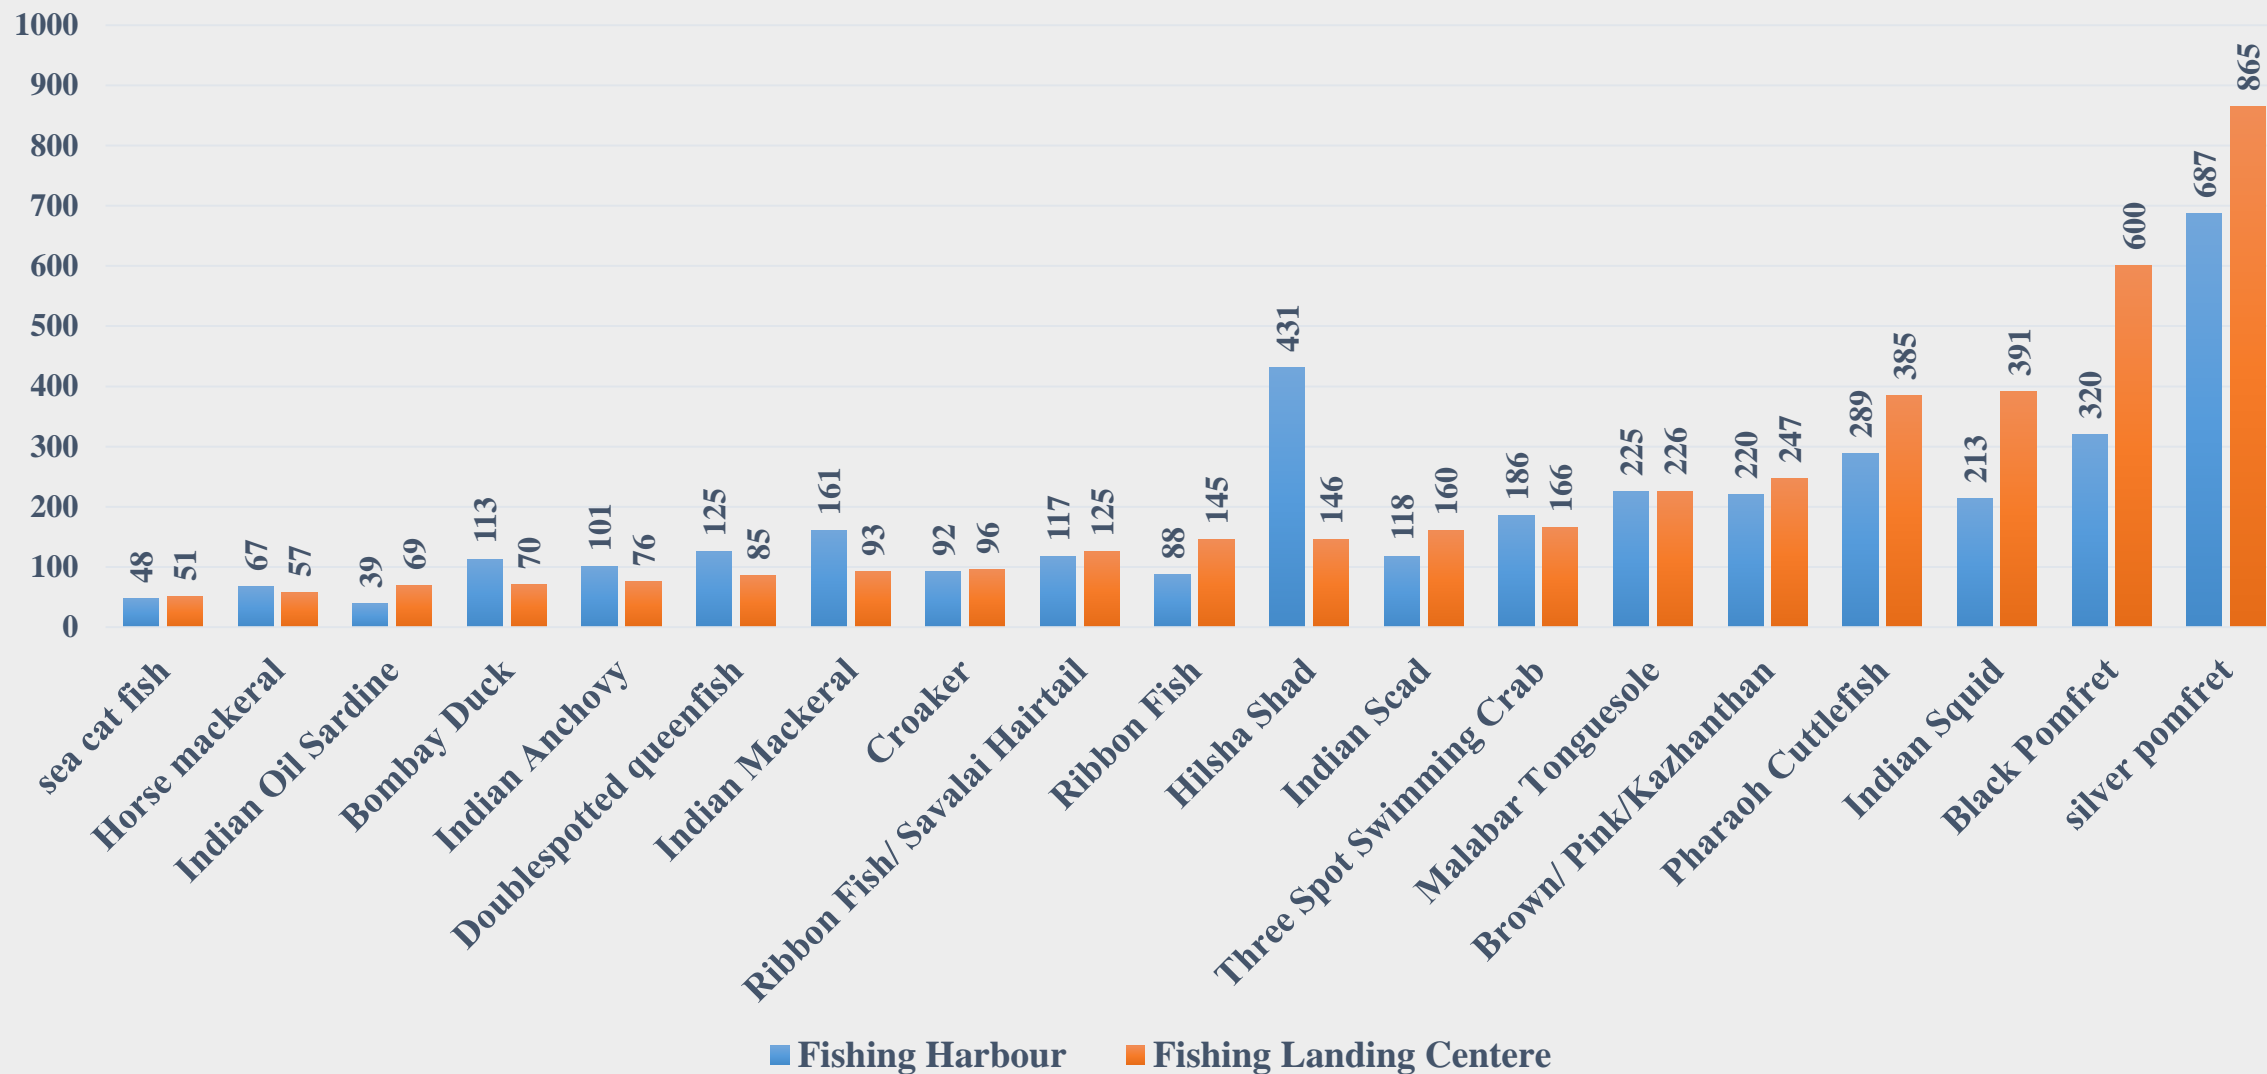

Price (Rs. per kg) Comparison of Marine Fish Species between Fish Landing Centres and Fishing Harbours across India

For the Period 21.04.2025 to 27.04.2025

Data Source: NETFISH, MPEDA