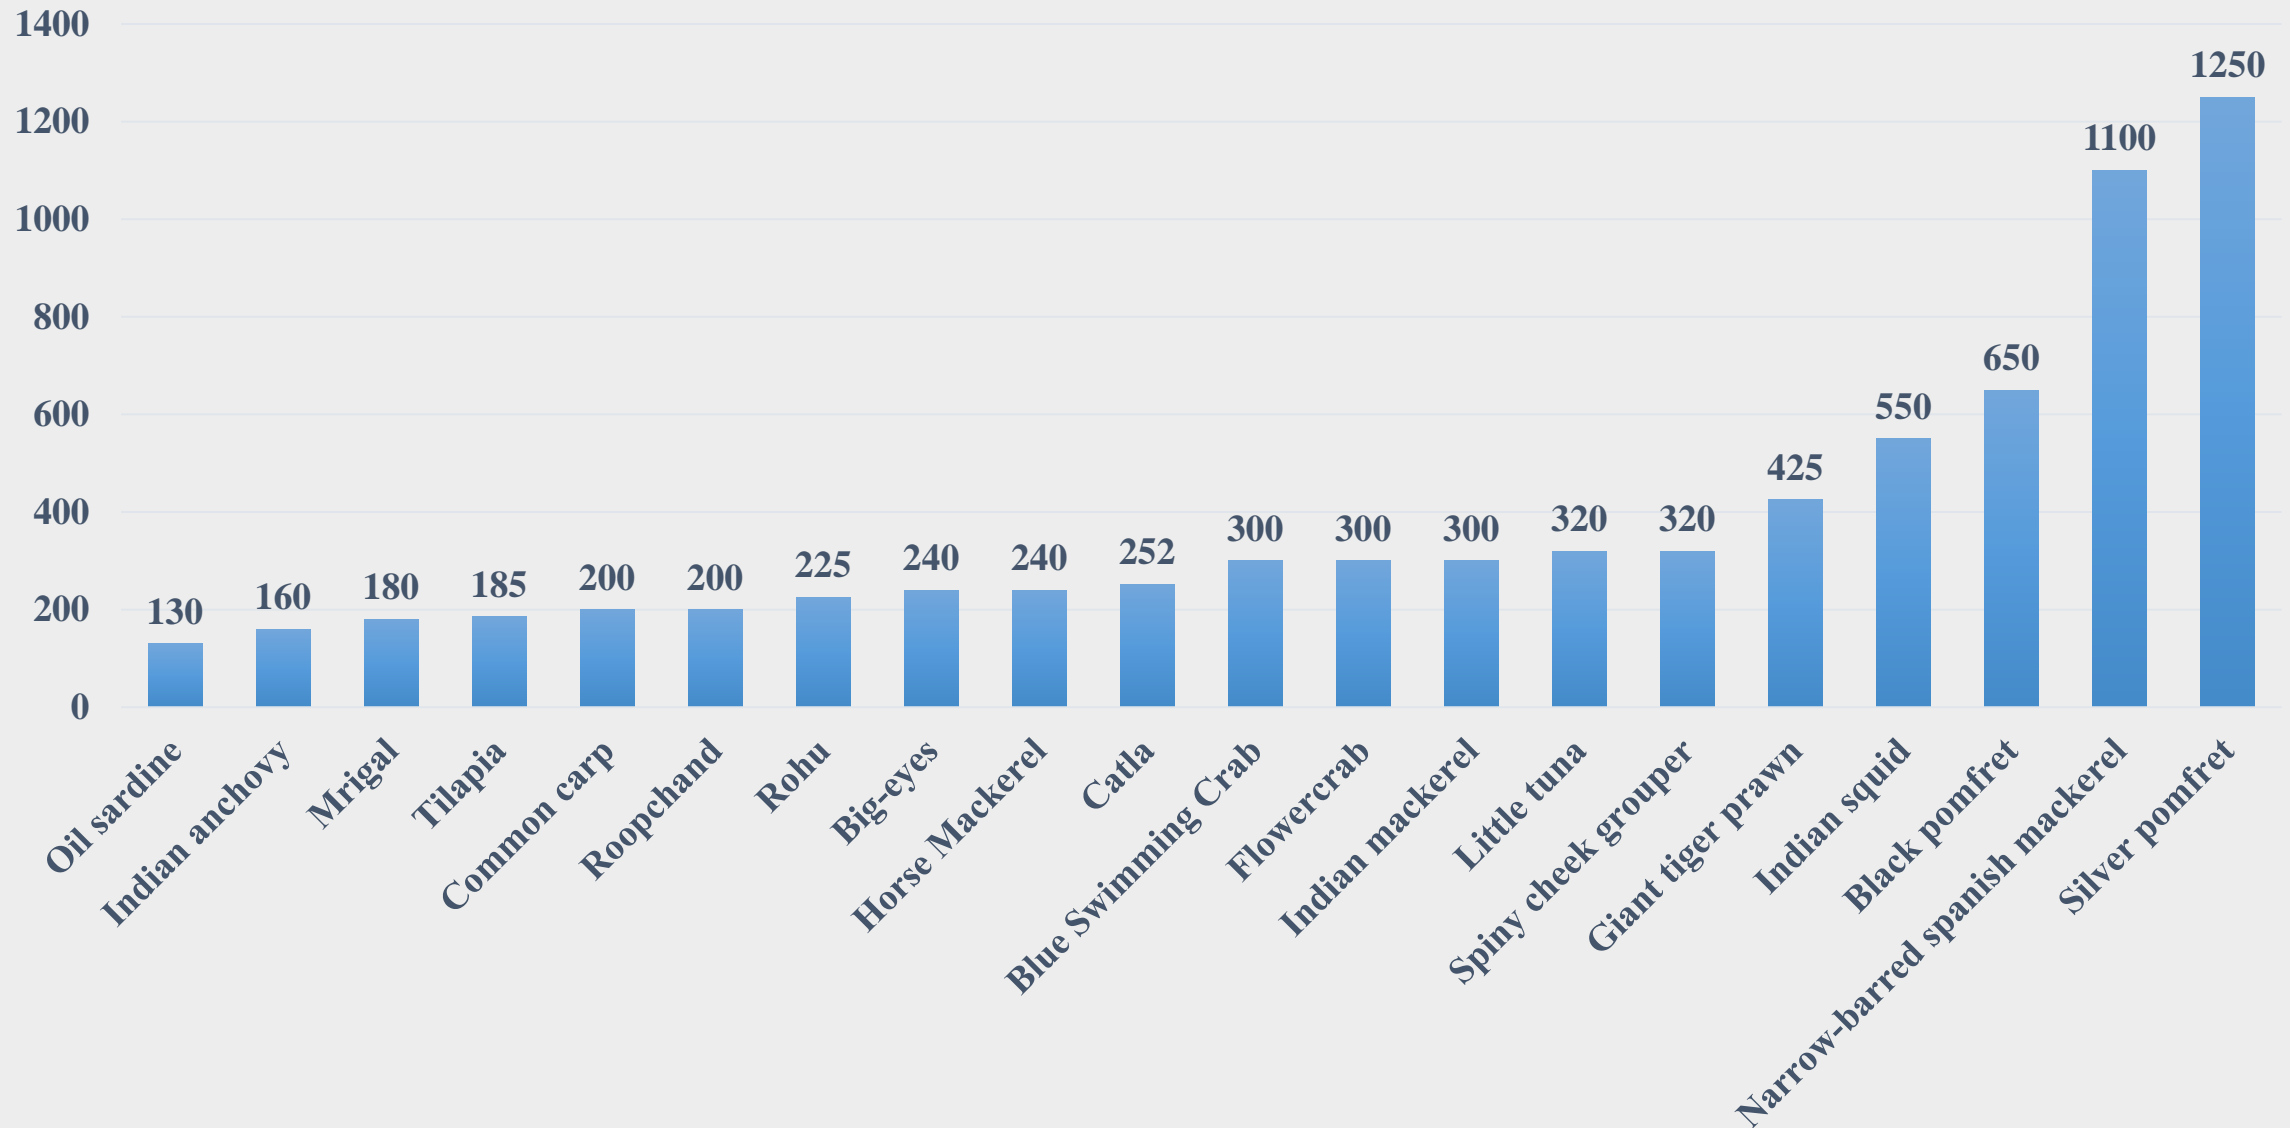

Average Retail Price (Rs. Per Kg) of Various Fish Species in Karnataka

For the Period 21.04.2025 to 27.04.2025

For further details visit: <https://fmpisnfdb.in>