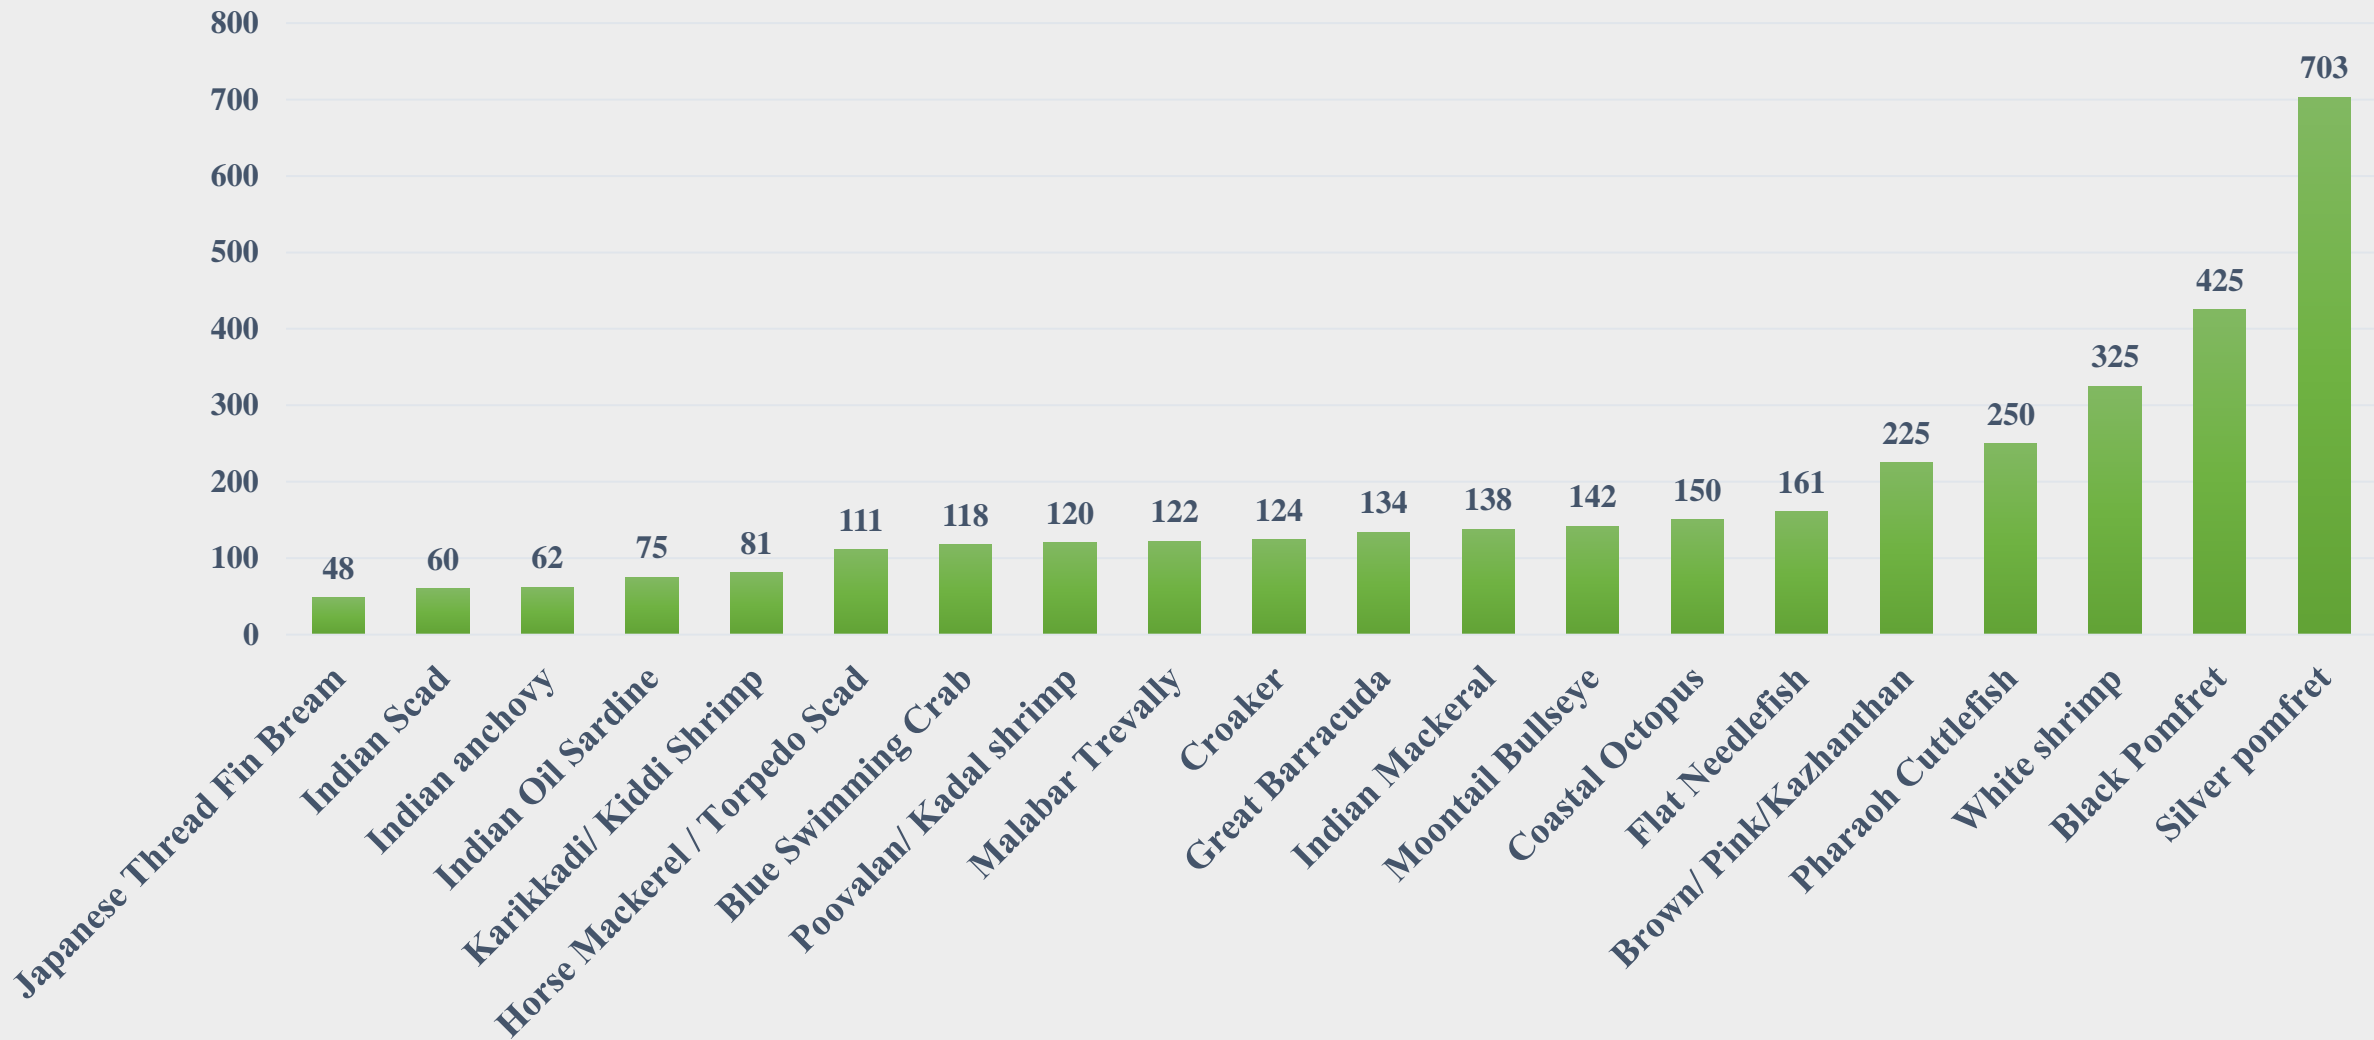

Average Price (Rs. per Kg) of Marine Species at Fishing Harbours in Karnataka

For the Period 21.04.2025 to 27.04.2025

Data Source: NETFISH, MPEDA