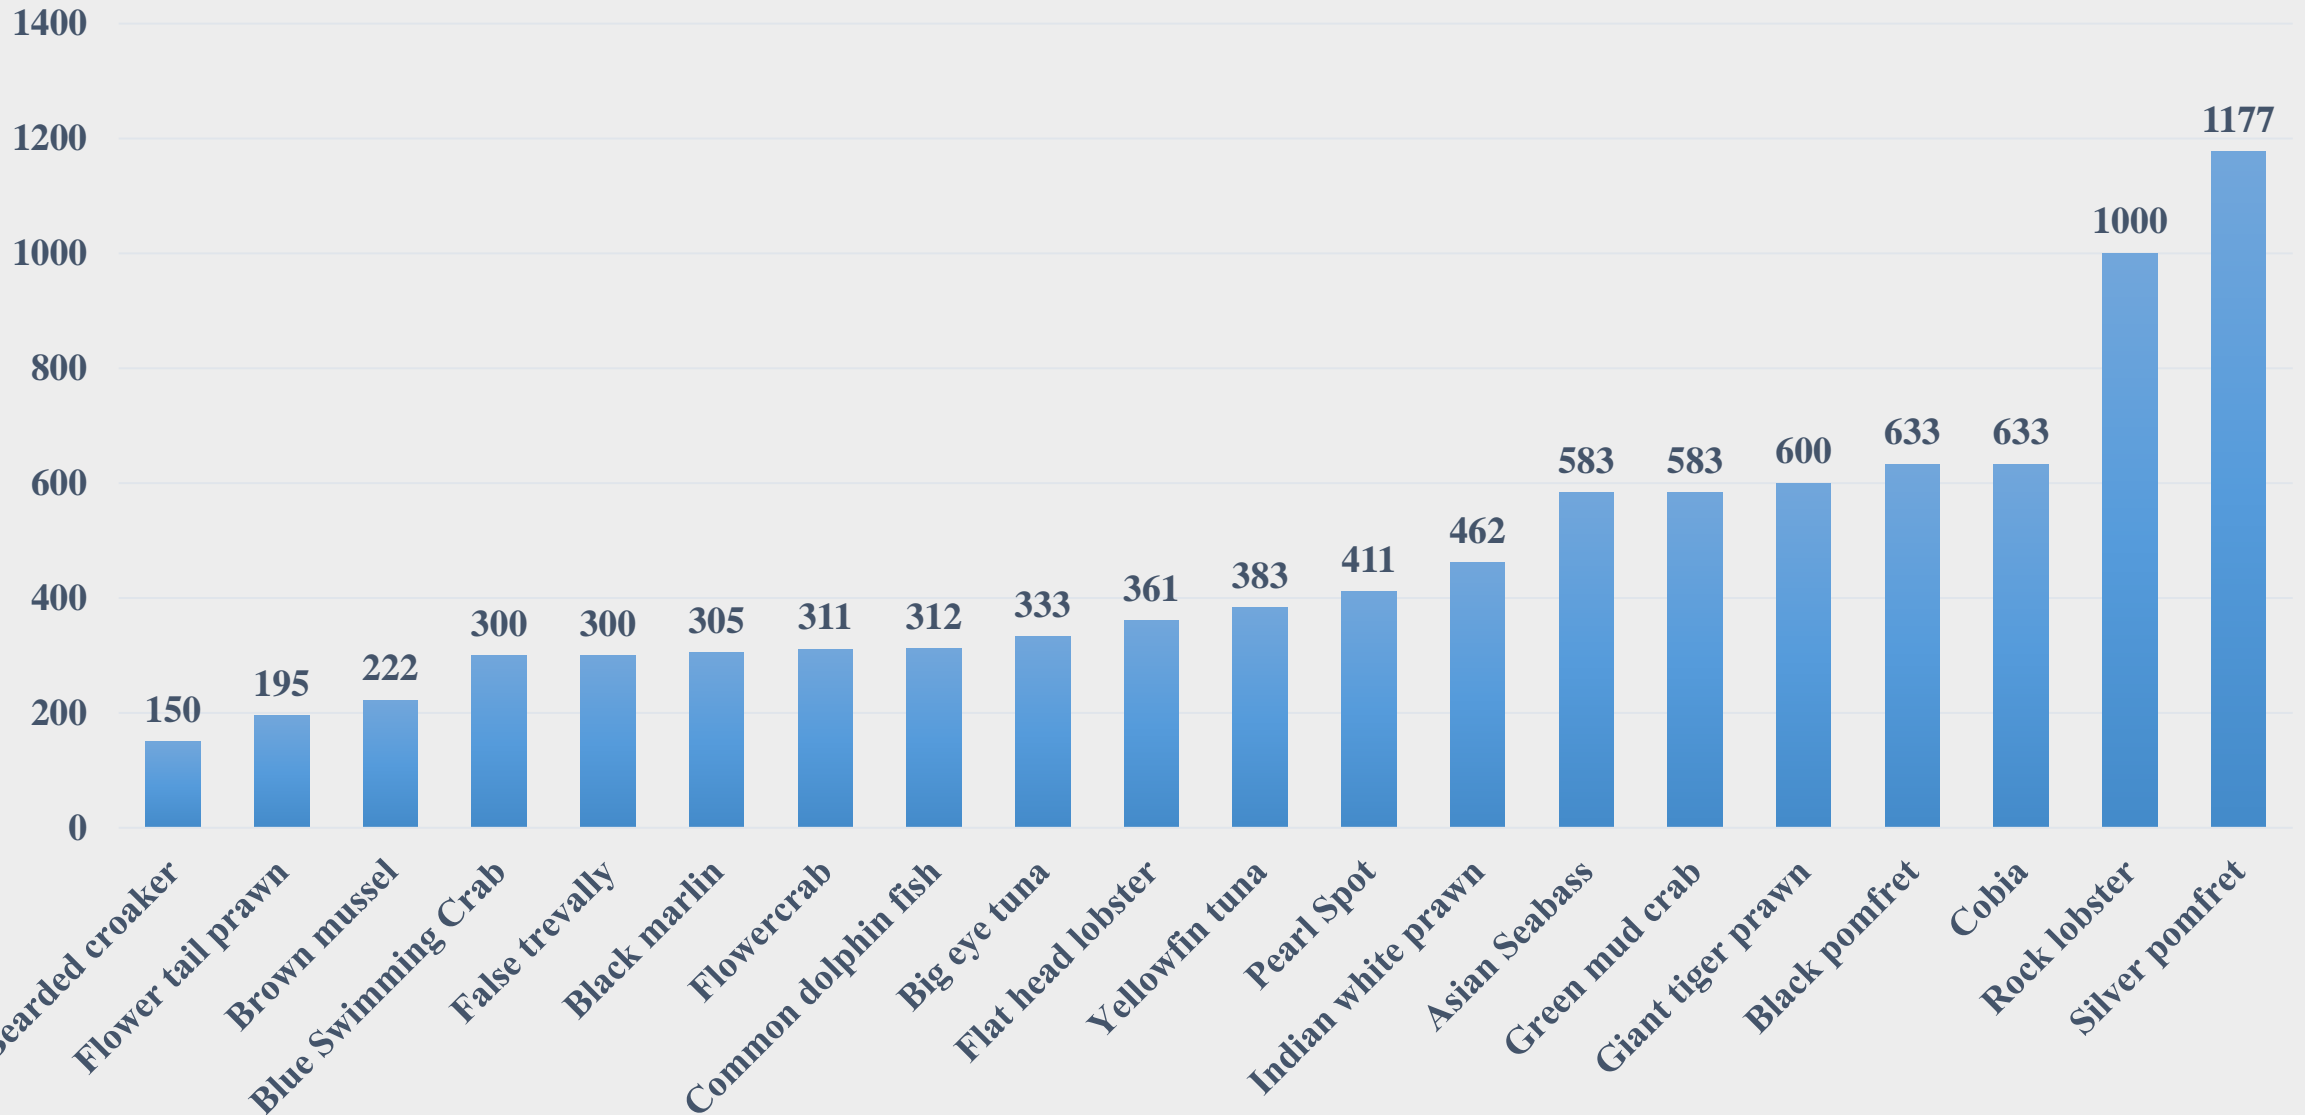

Average Retail Price (Rs. Per Kg) of Various Fish Species in Kerala

For the Period 21.04.2025 to 27.04.2025

For further details visit: <https://fmpisnfdb.in>