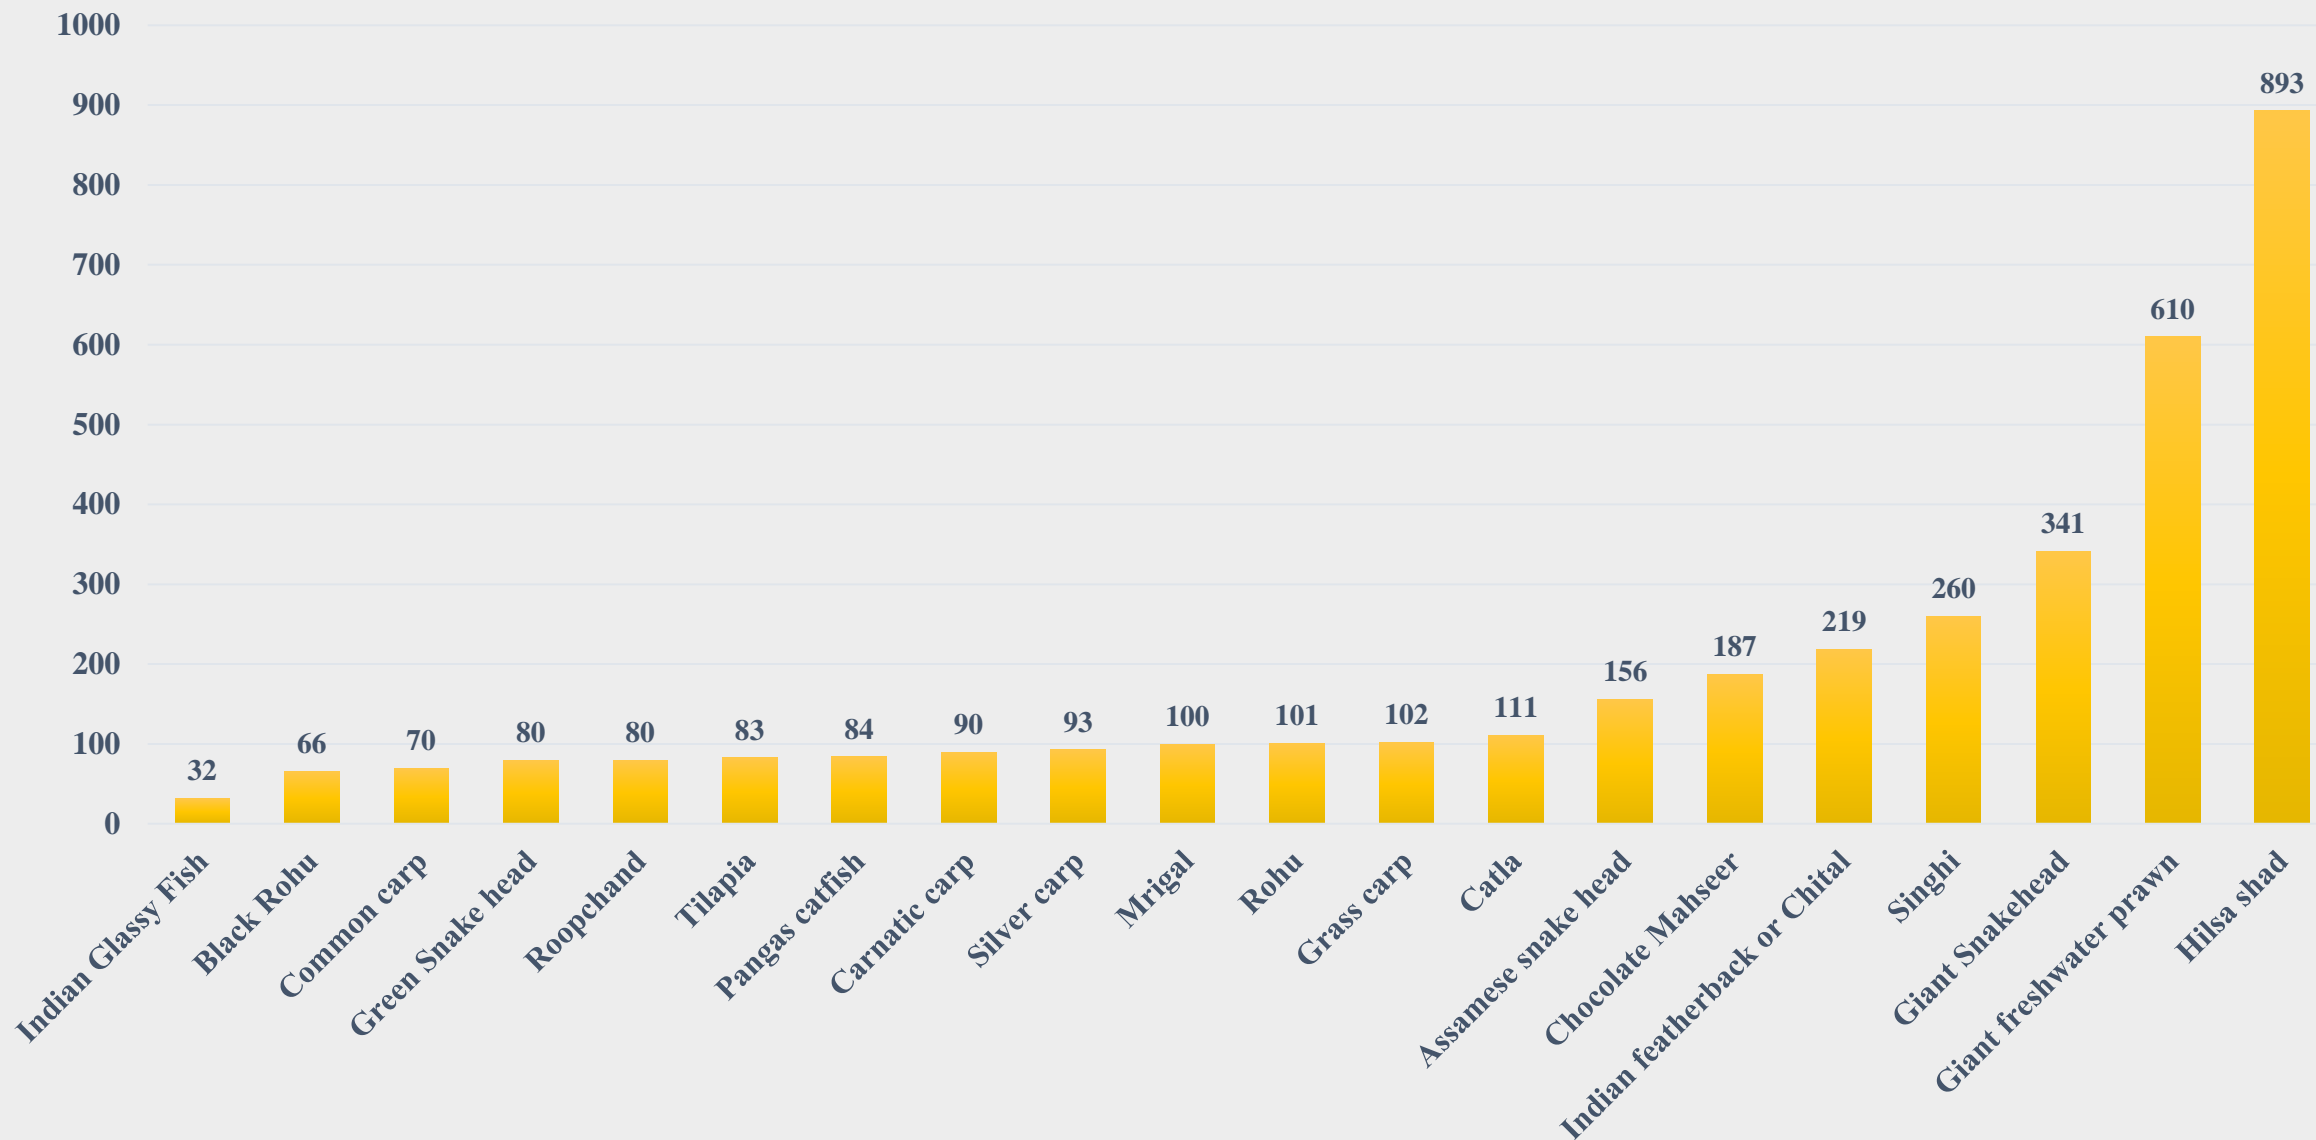

Average Wholesale Price (Rs. Per Kg) of Various Fish Species in Madhya Pradesh

For the Period 21.04.2025 to 27.04.2025

For further details visit: <https://fmpisnfdb.in>