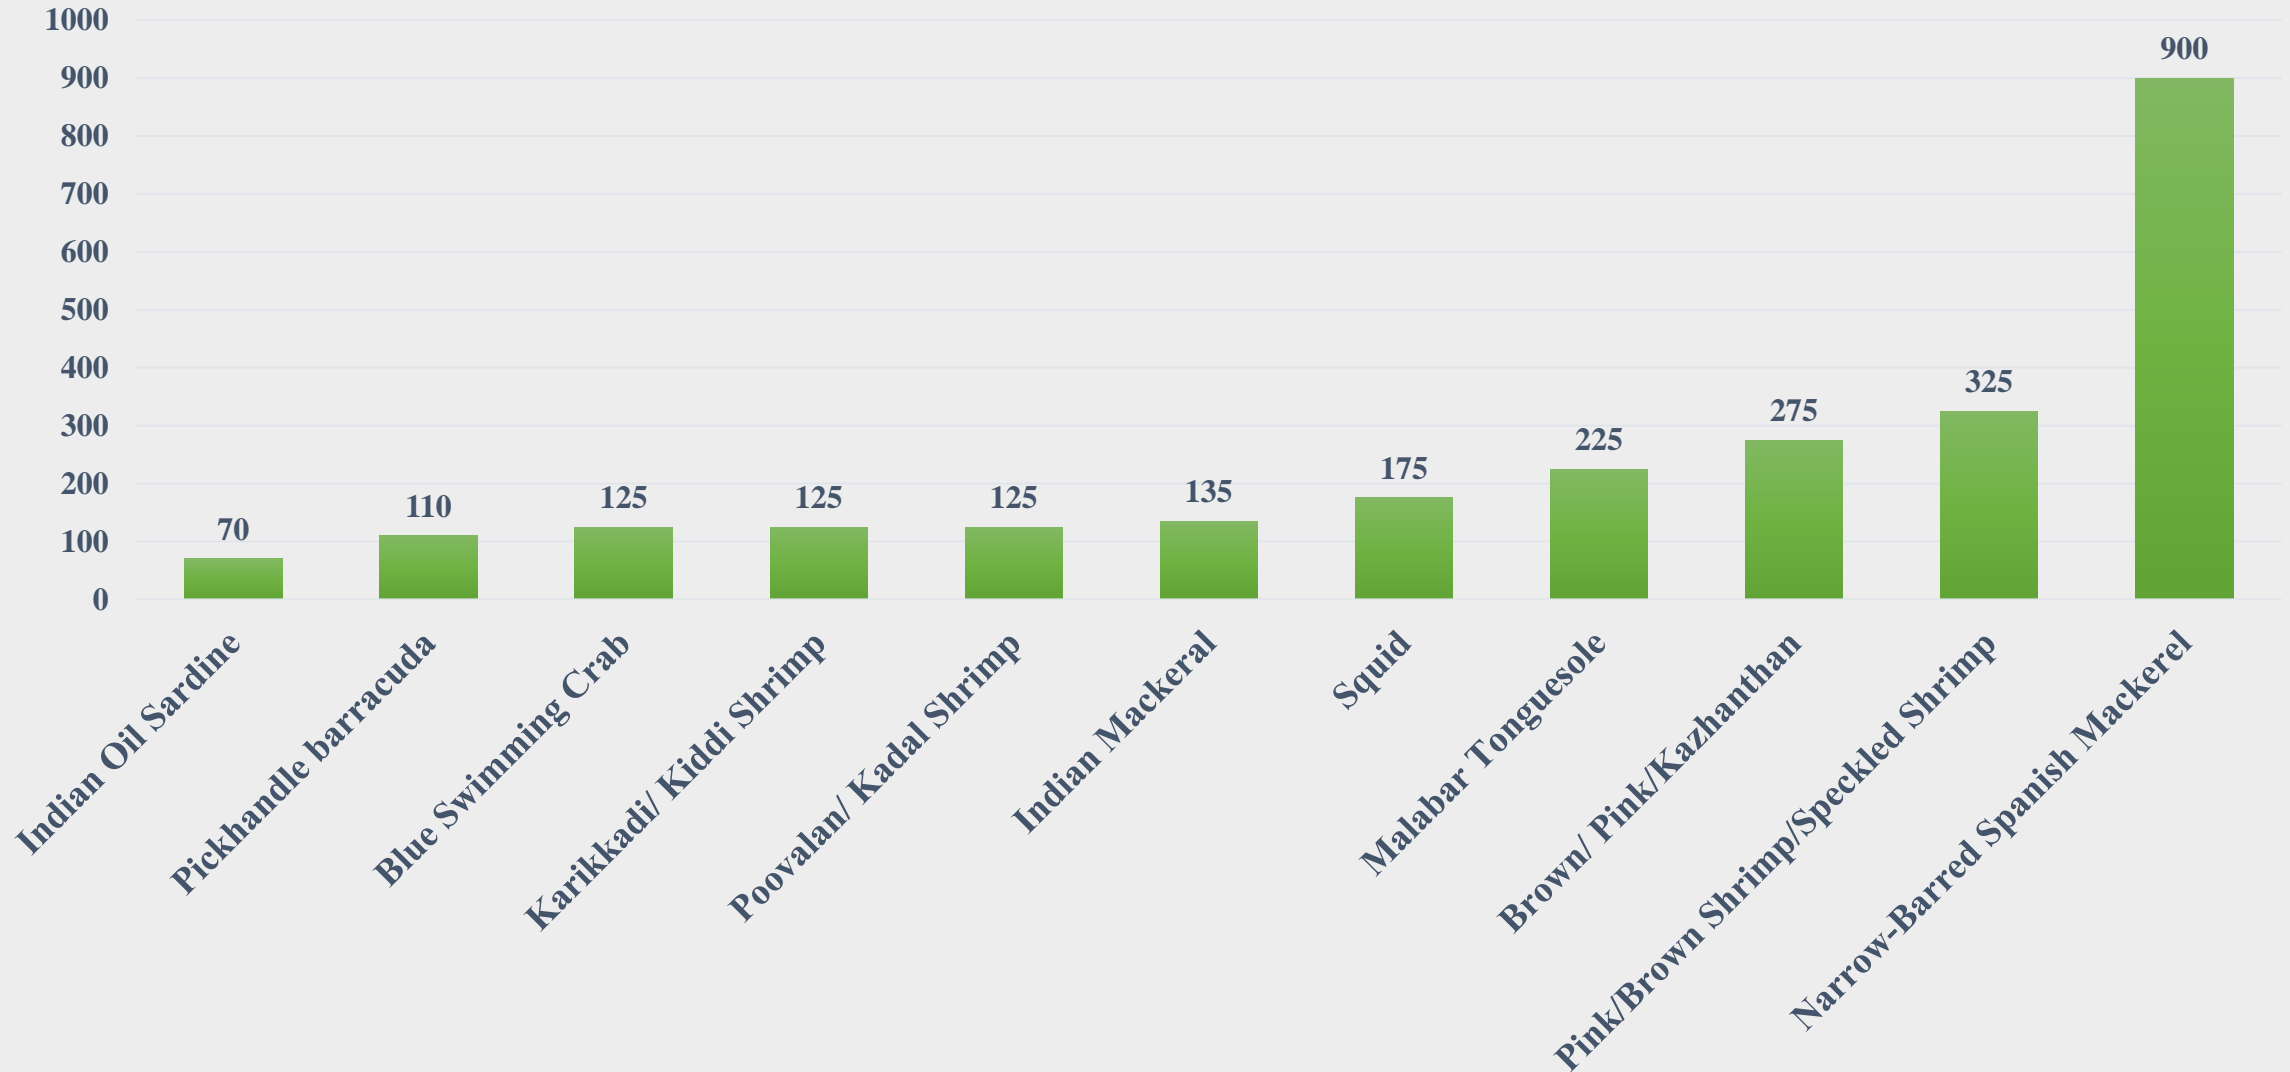

Average Price (Rs. per Kg) of Marine Species at Fishing Harbours in Goa

For the Period 21.04.2025 to 27.04.2025

Data Source: NETFISH, MPEDA