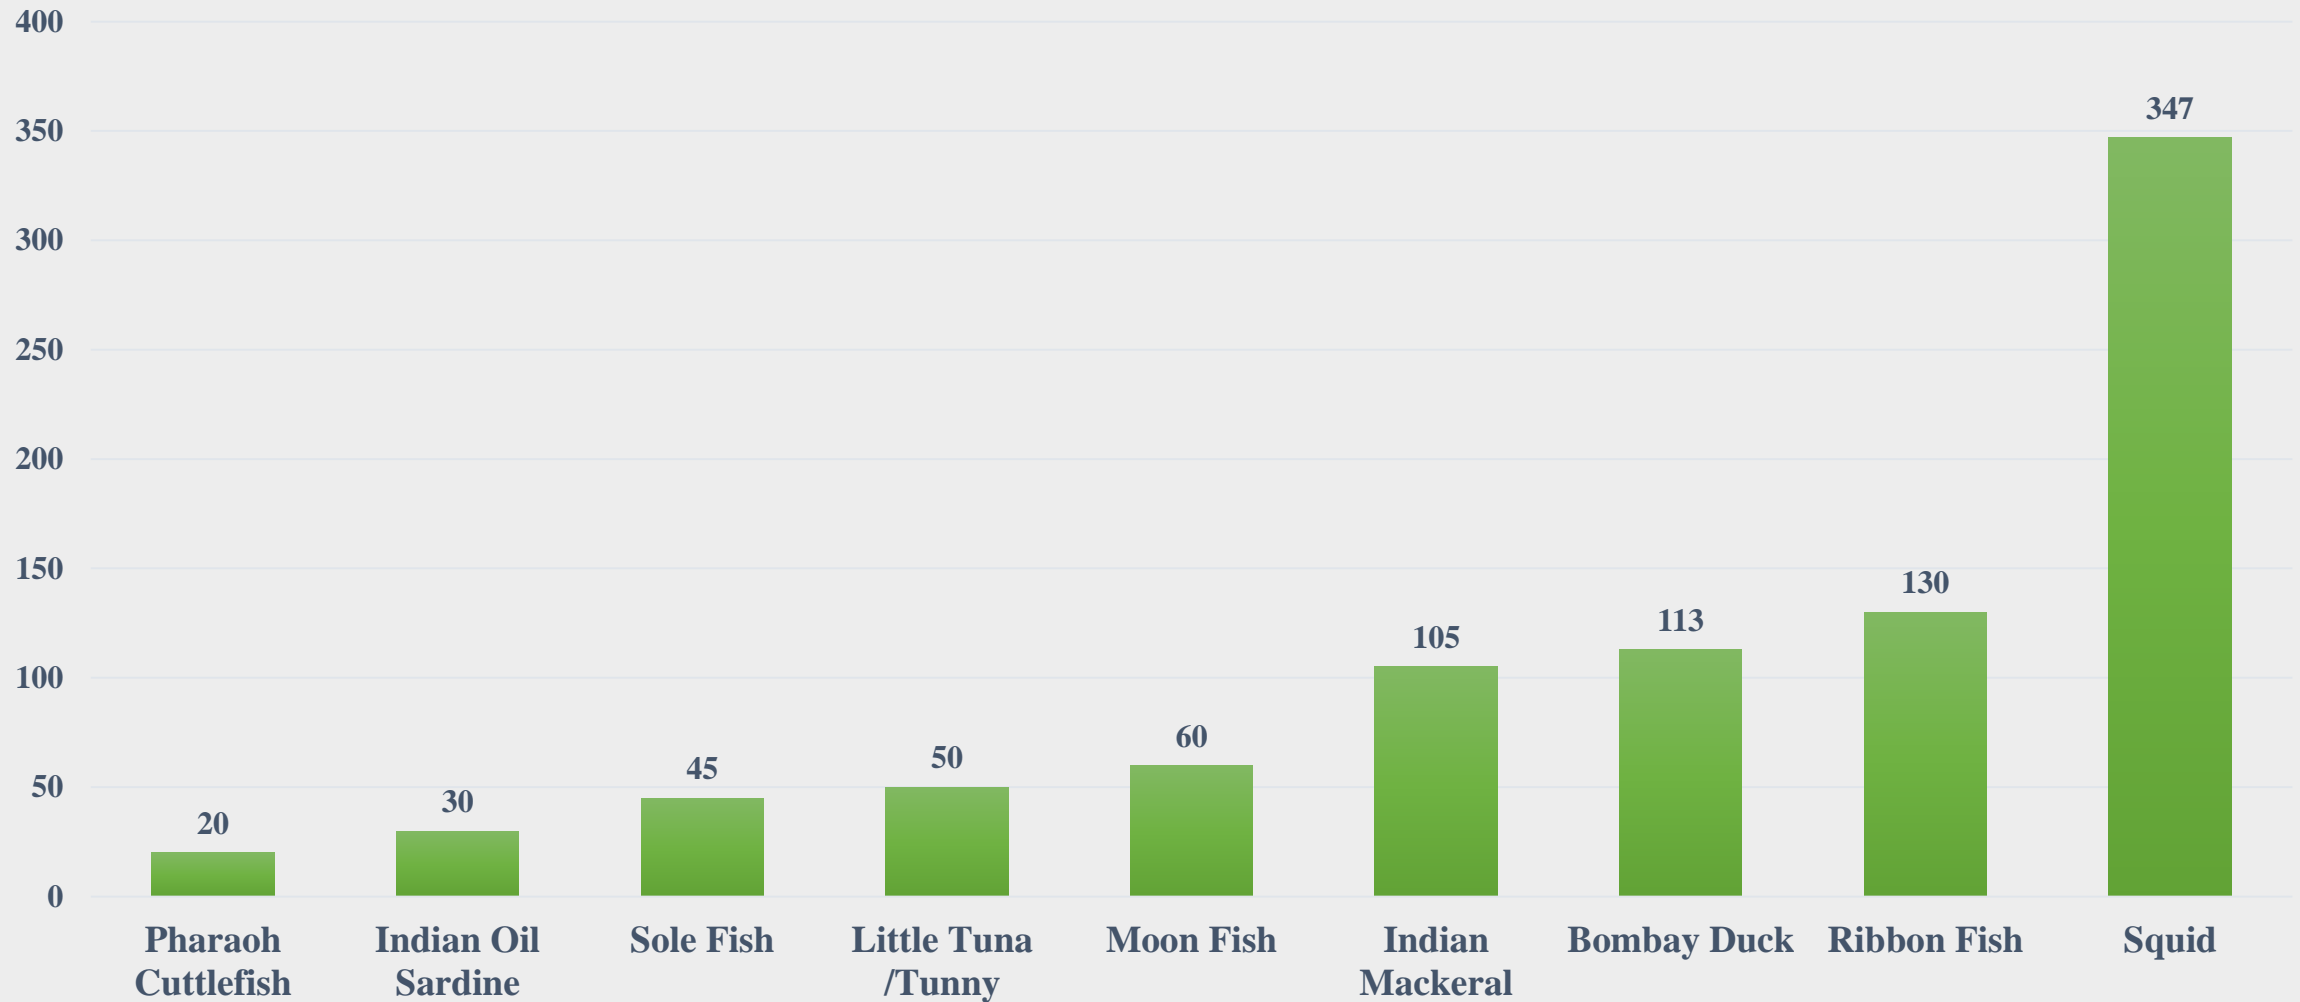

Average Price (Rs. per Kg) of Marine Species at Fishing Harbours in Maharashtra

For the Period 21.04.2025 to 27.04.2025

Data Source: NETFISH, MPEDA