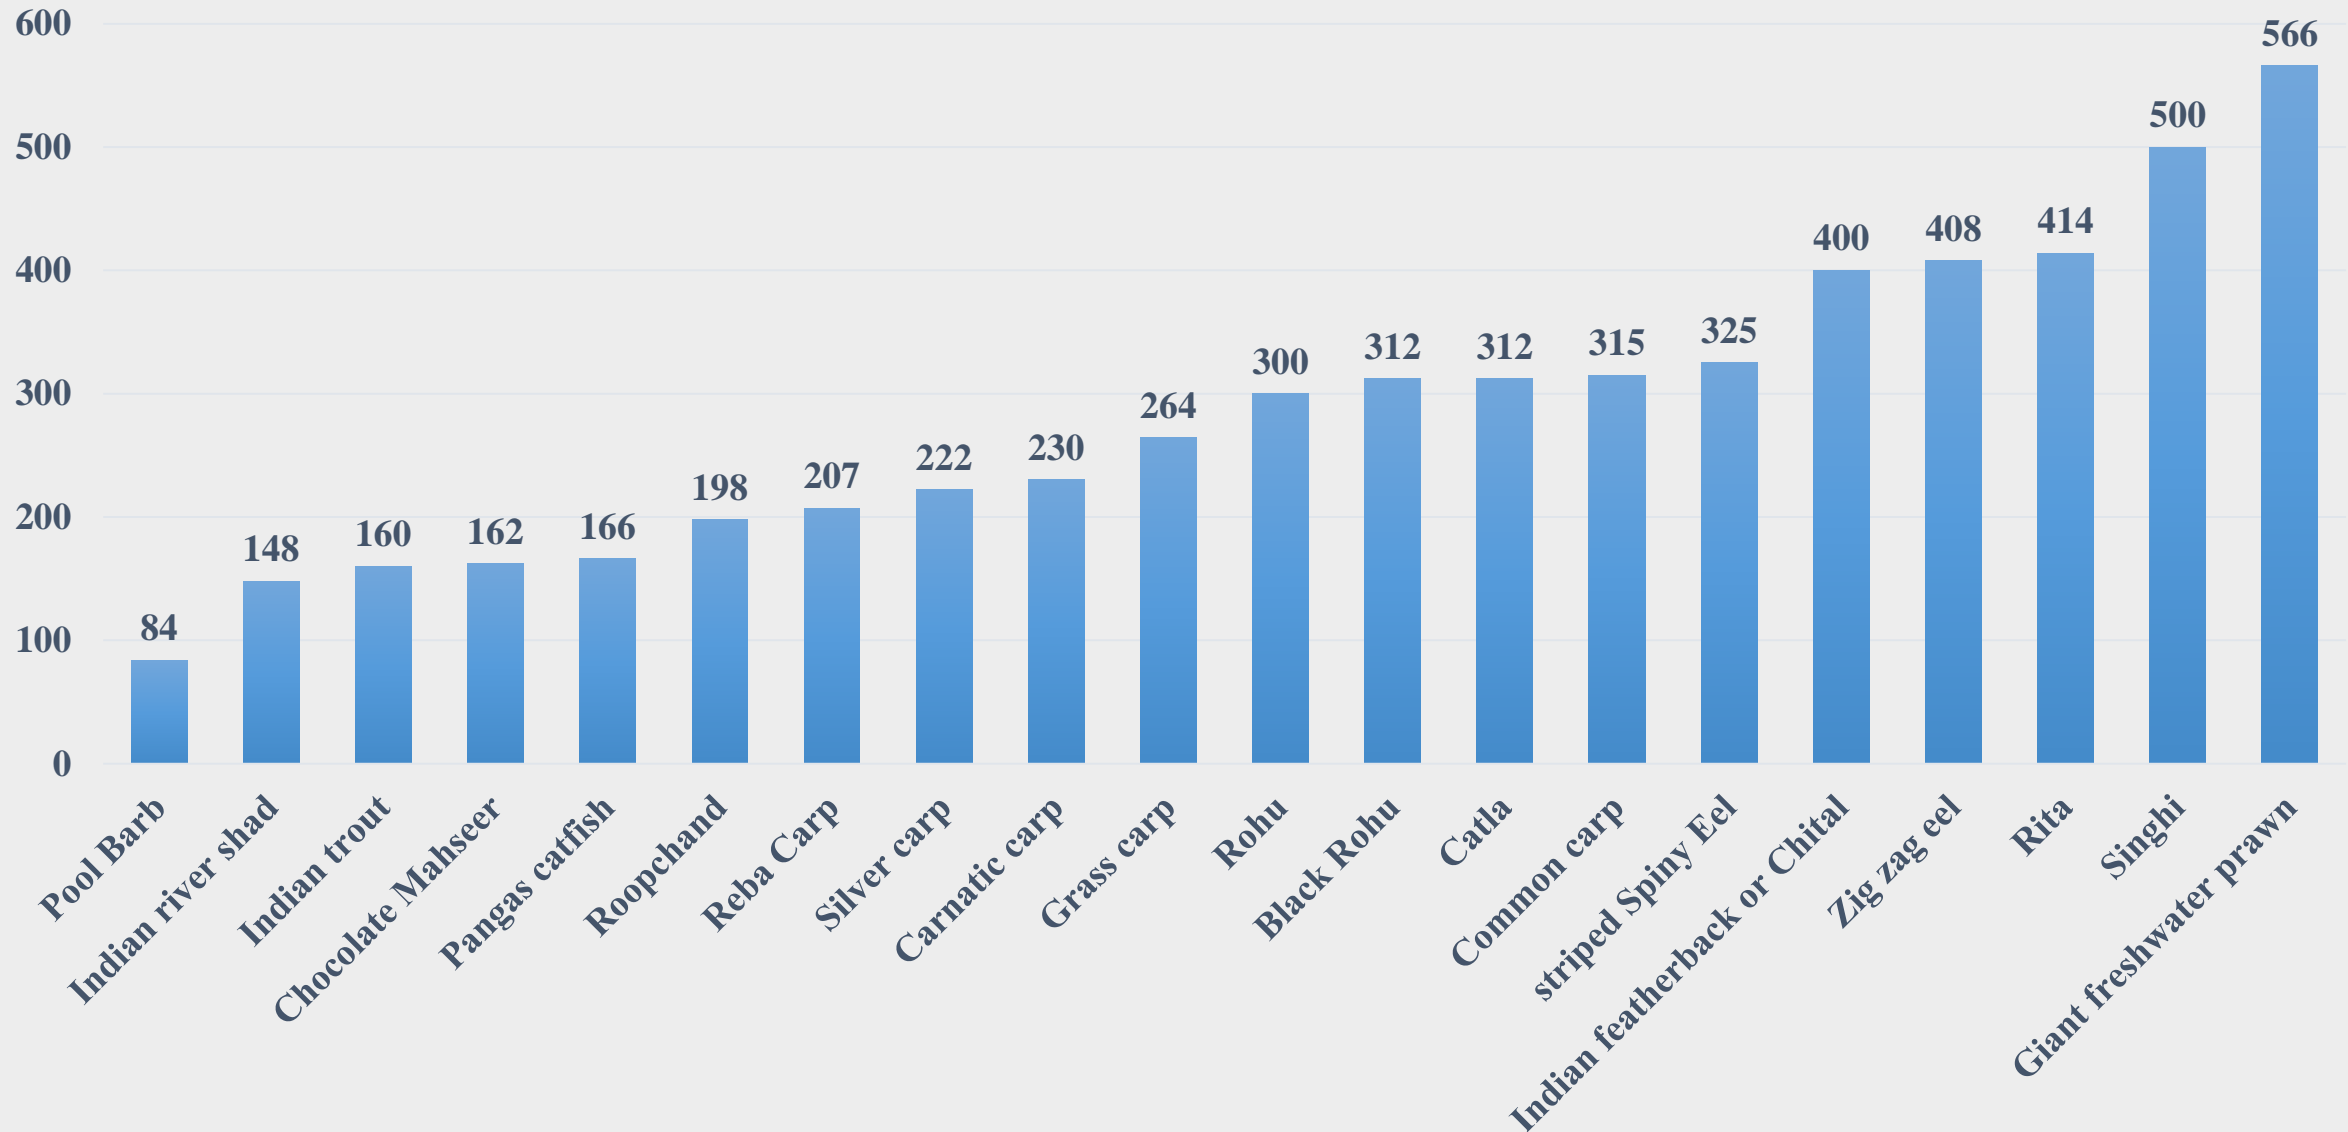

Average Retail Price (Rs. Per Kg) of Various Fish Species in Uttar Pradesh

For the Period 21.04.2025 to 27.04.2025

For further details visit: <https://fmpisnfdb.in>