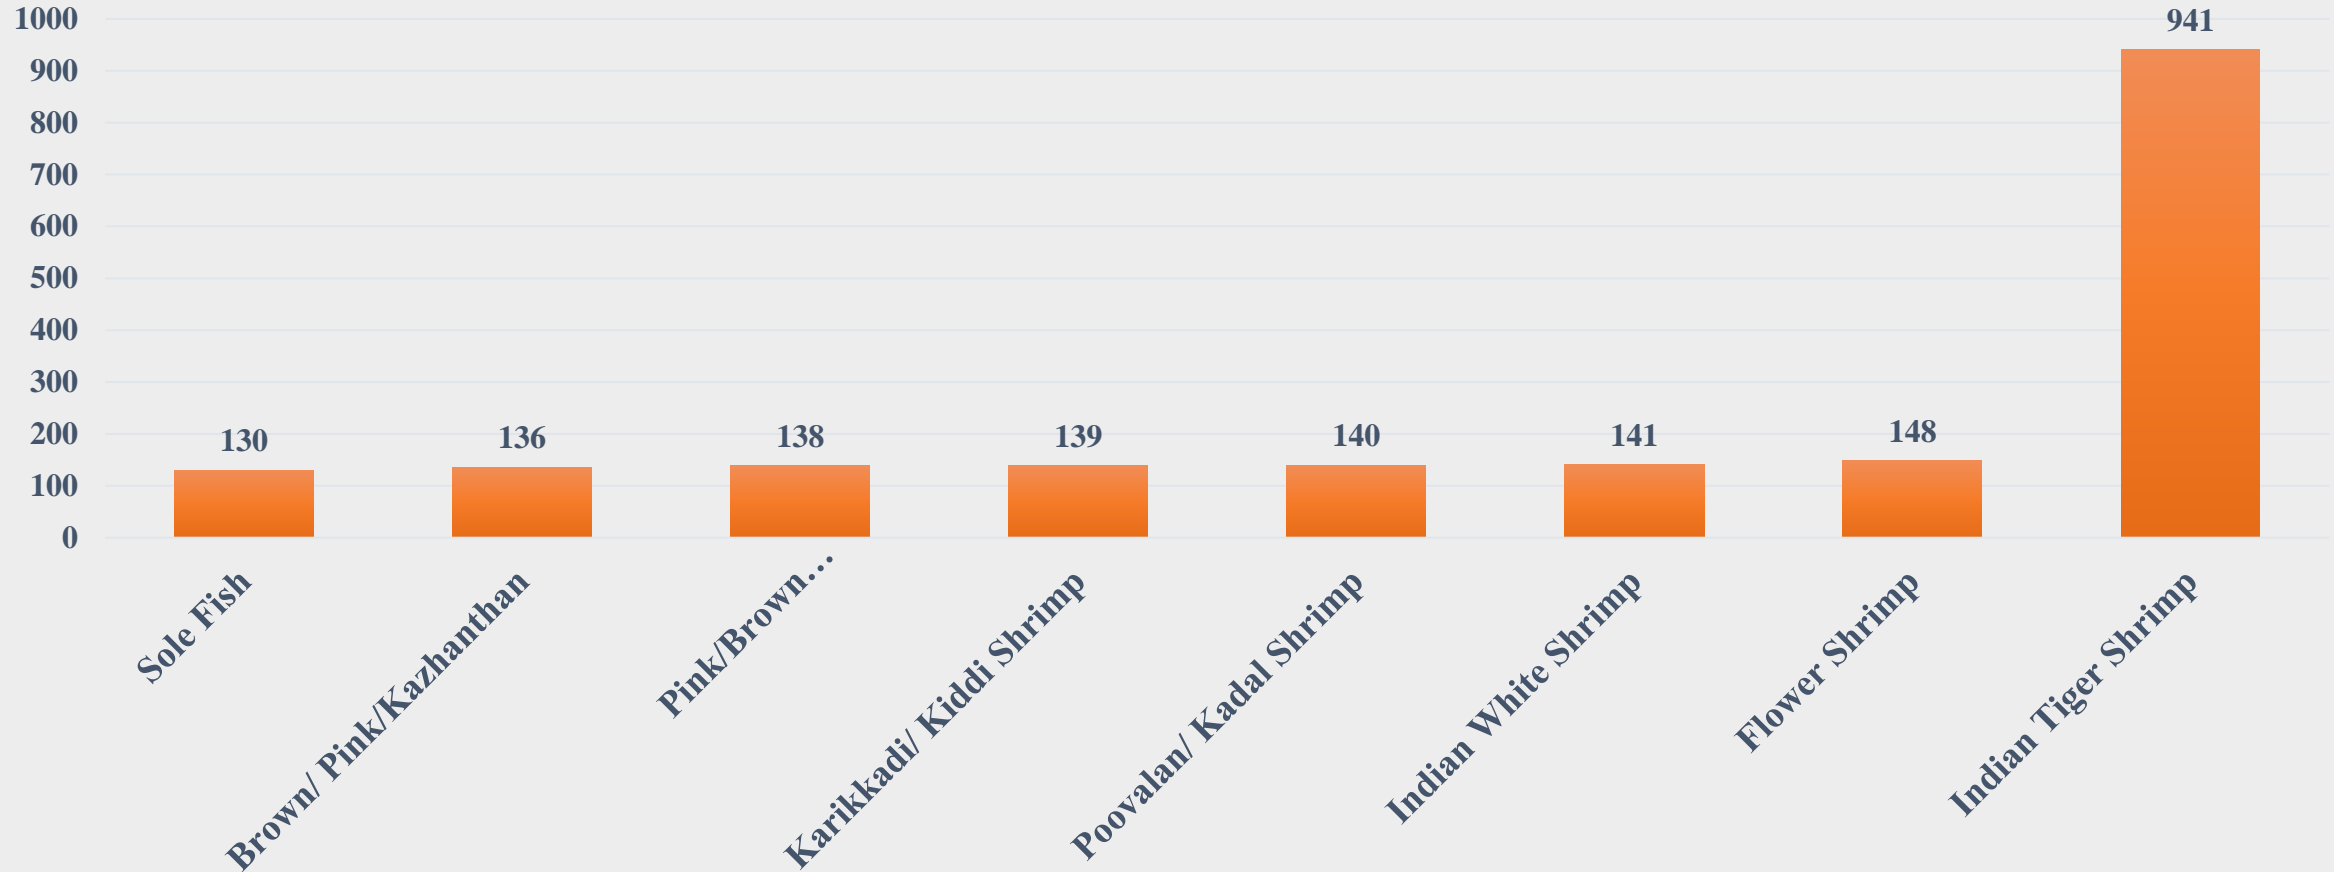

Average Price (Rs. Per Kg) of Marine Species at Fish Landing Centres in Tamil Nadu

For the Period 21.04.2025 to 27.04.2025

Data Source: NETFISH, MPEDA