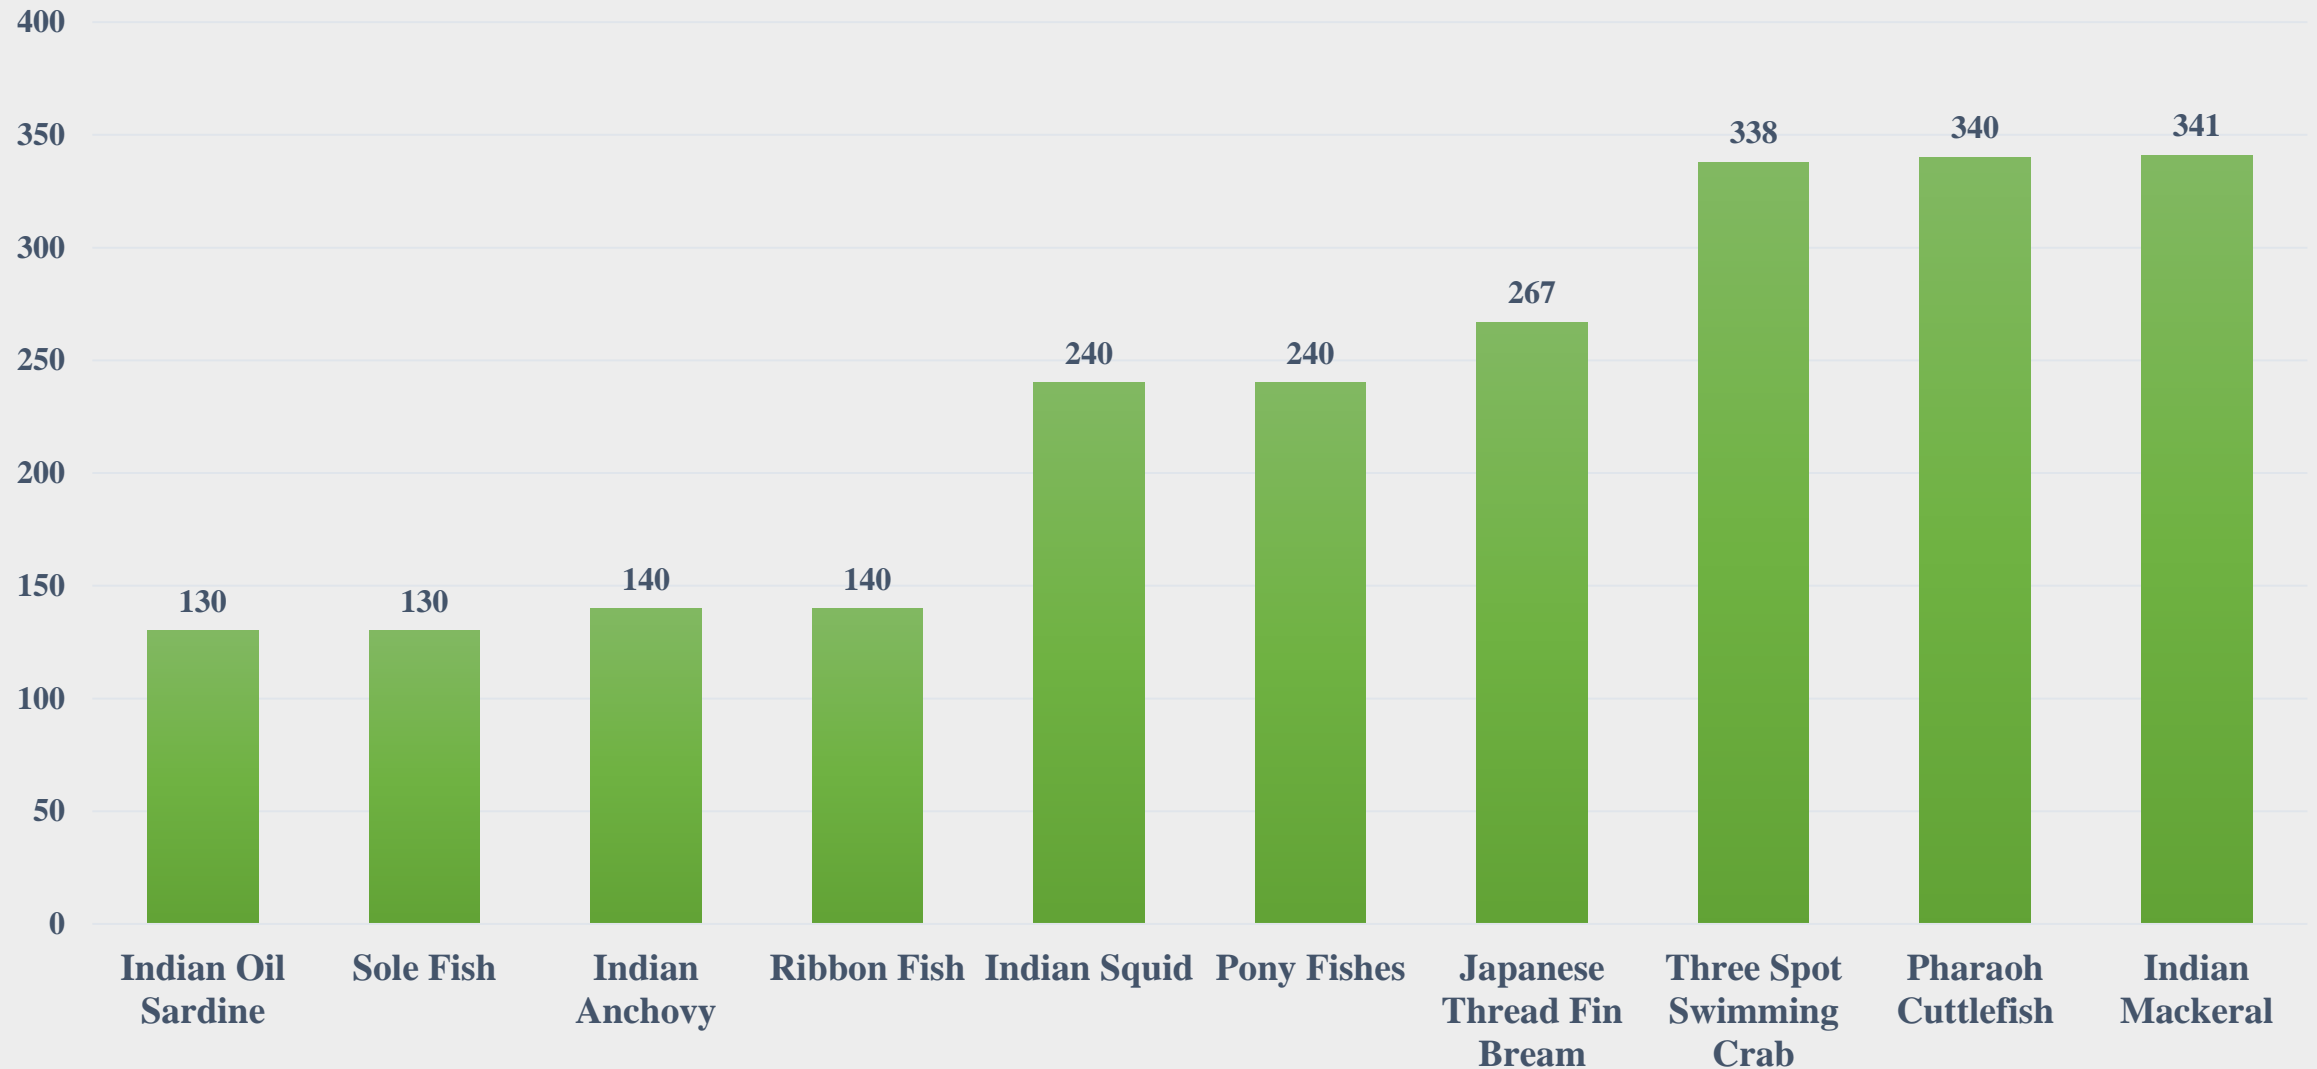

Average Price (Rs. per Kg) of Marine Species at Fishing Harbours in Tamil Nadu

For the Period 21.04.2025 to 27.04.2025

Data Source: NETFISH, MPEDA