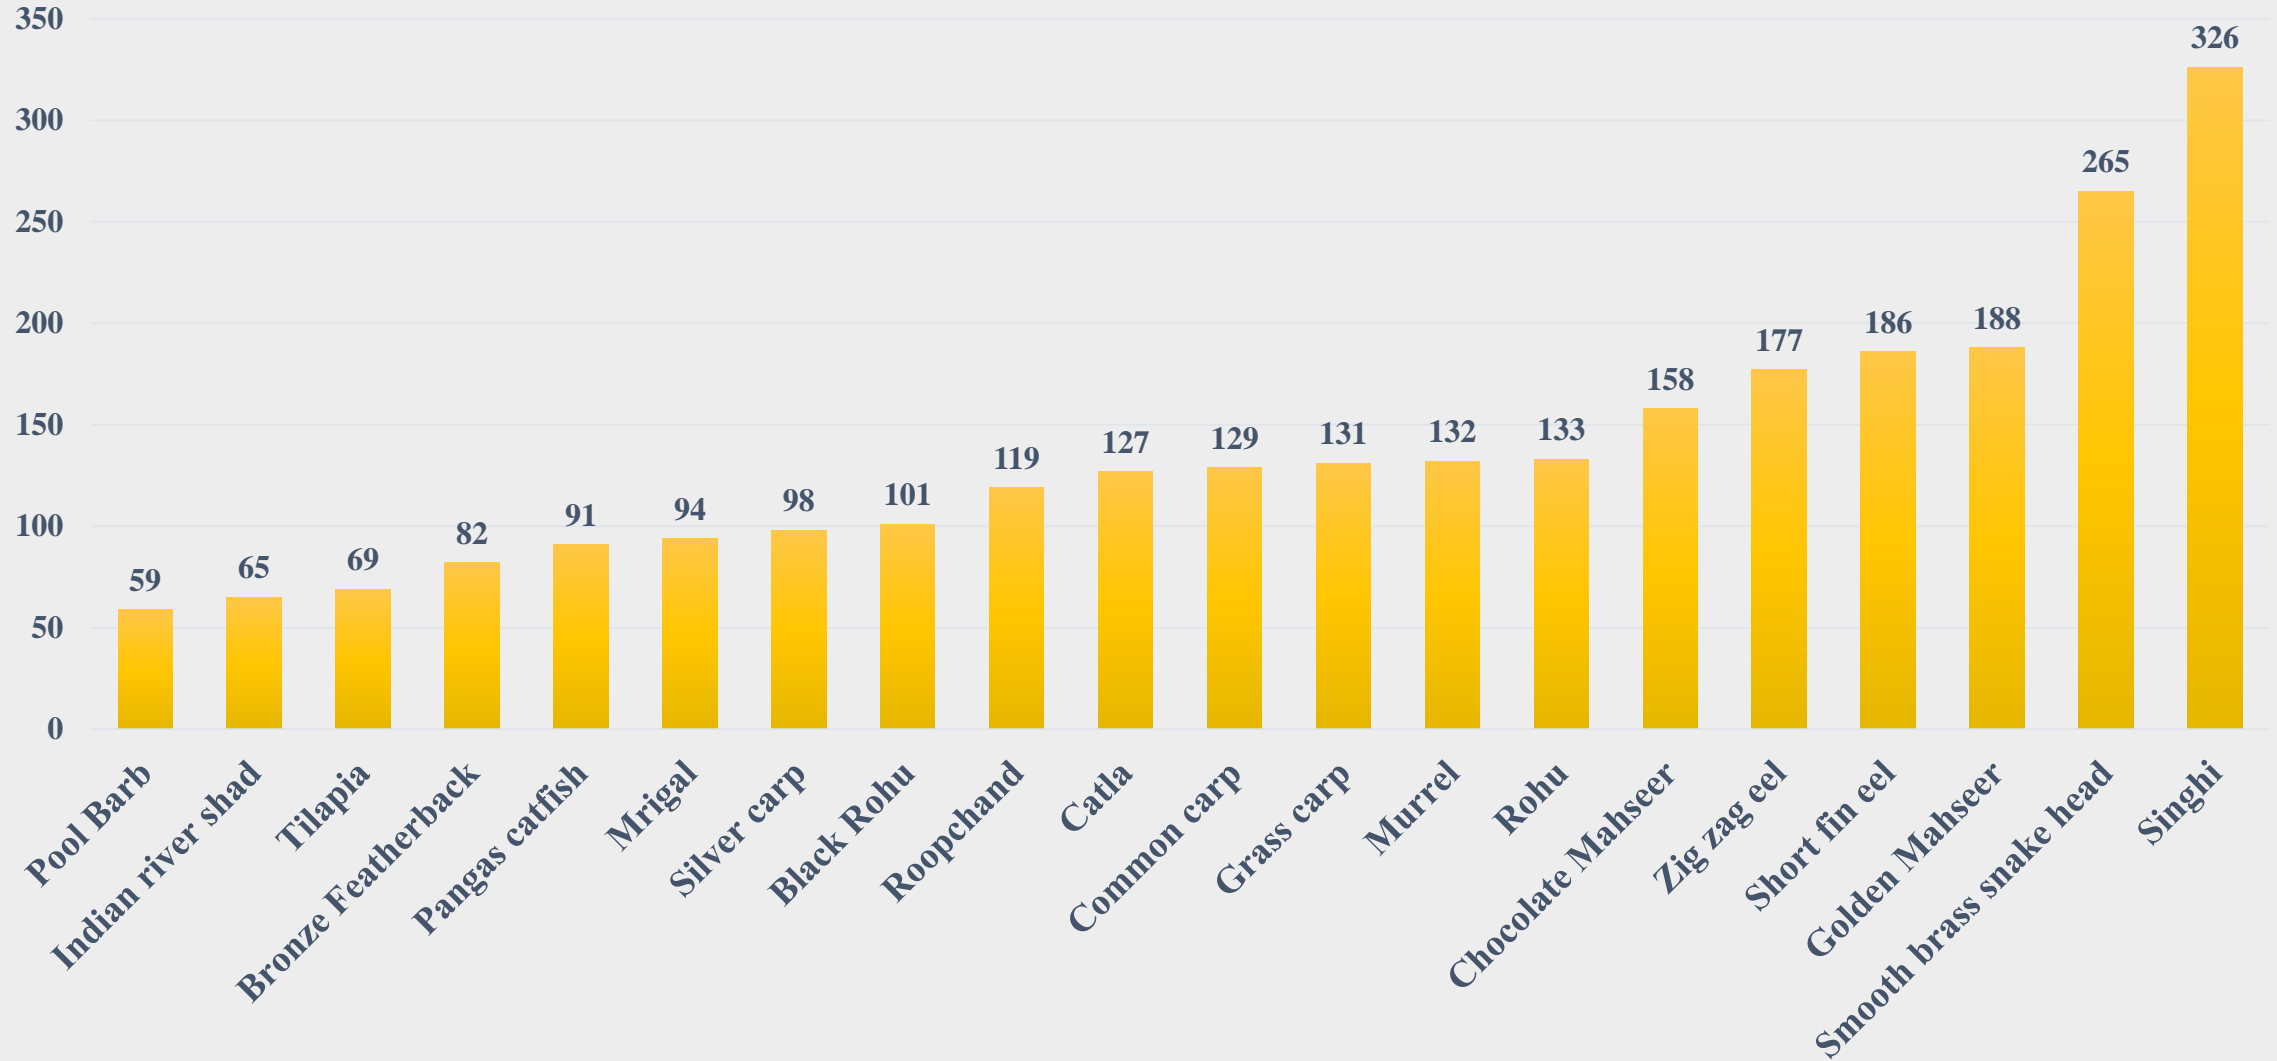

Average Wholesale Price (Rs. Per Kg) of Various Fish Species in Haryana

For the Period 21.04.2025 to 27.04.2025

For further details visit: <https://fmpisnfdb.in>