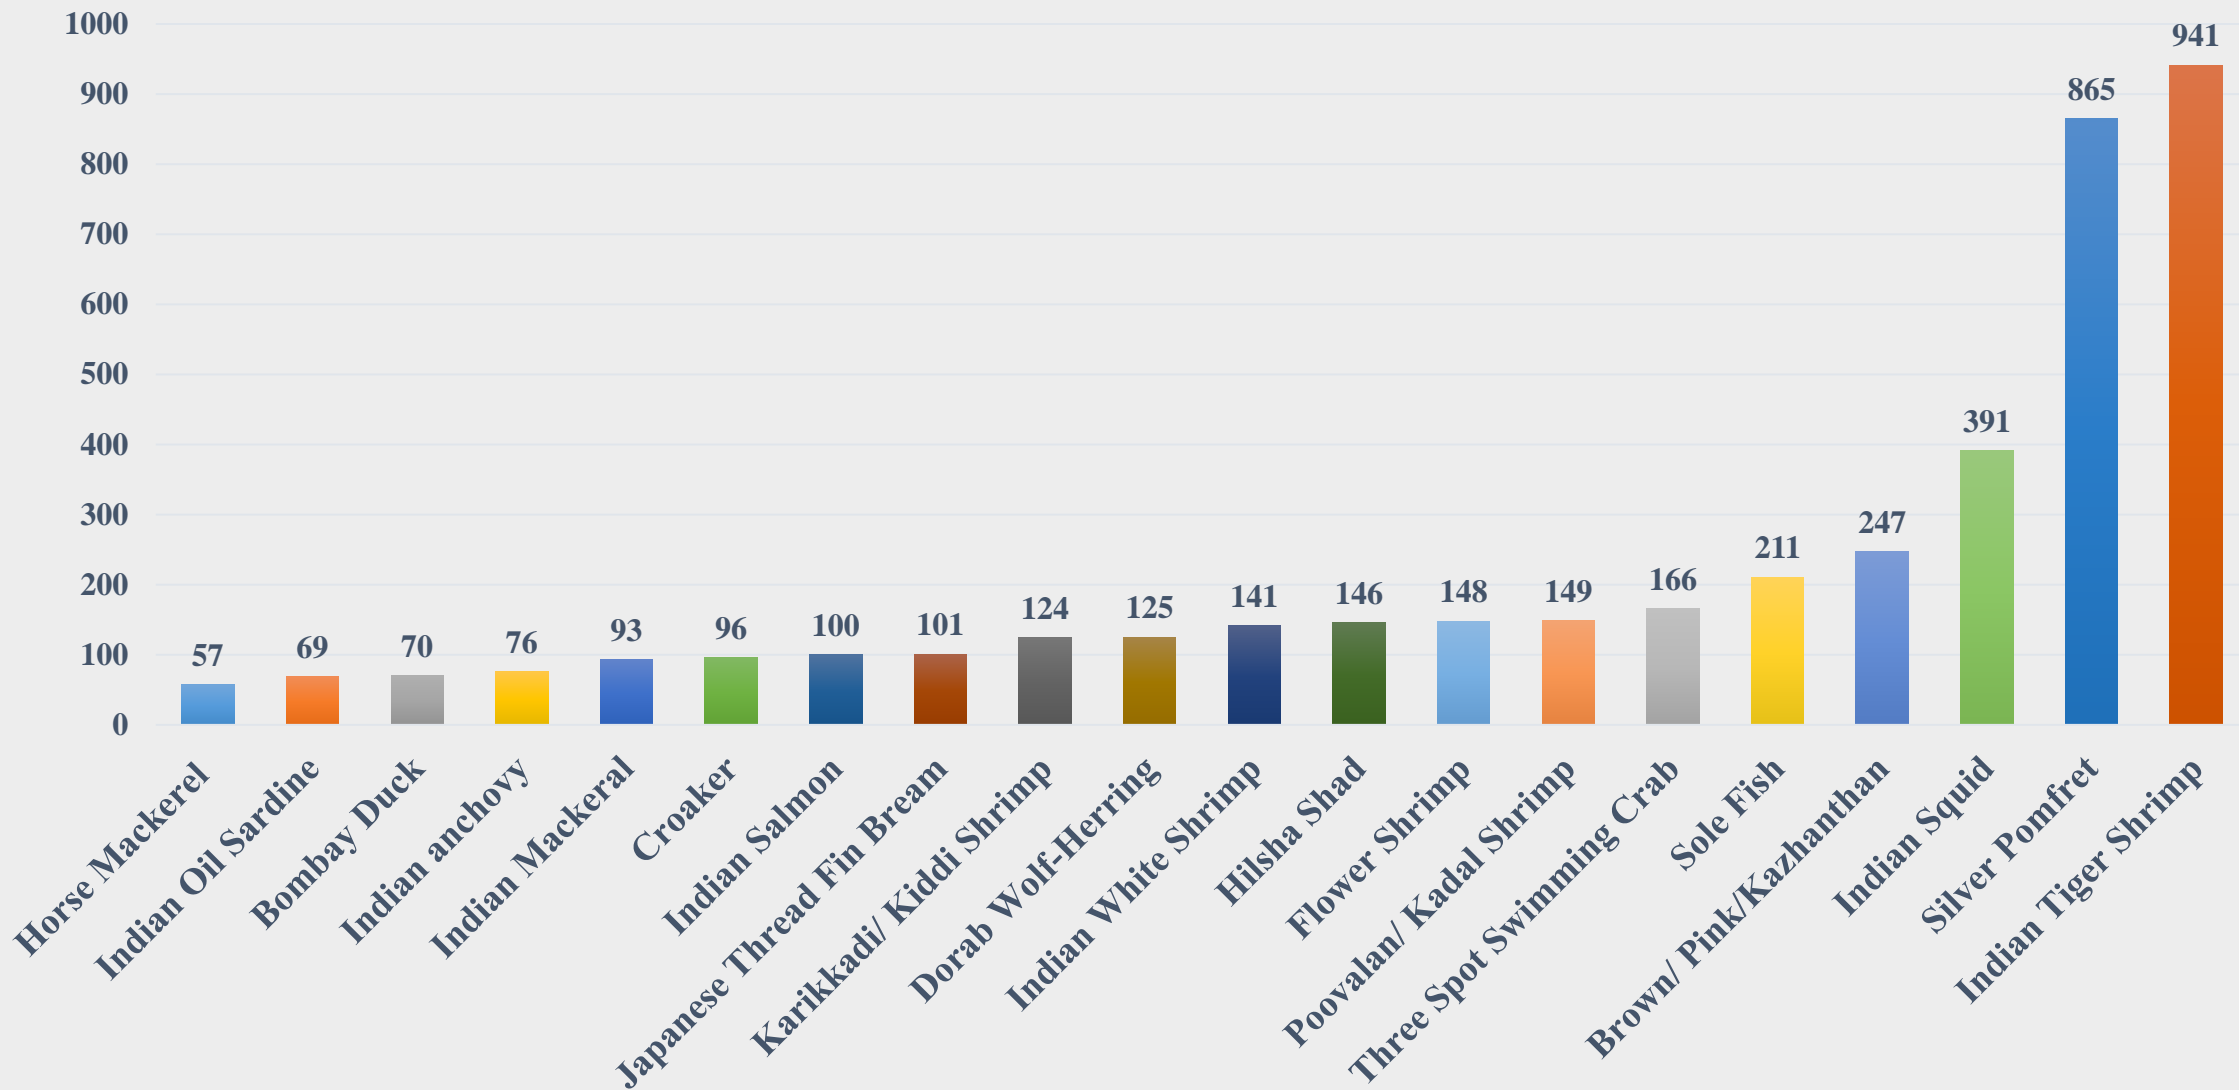

Average Price (Rs. per Kg.) of Marine Species across Fish Landing Centres of India

For the Period 21.04.2025 to 27.04.2025

Data Source: NETFISH, MPEDA