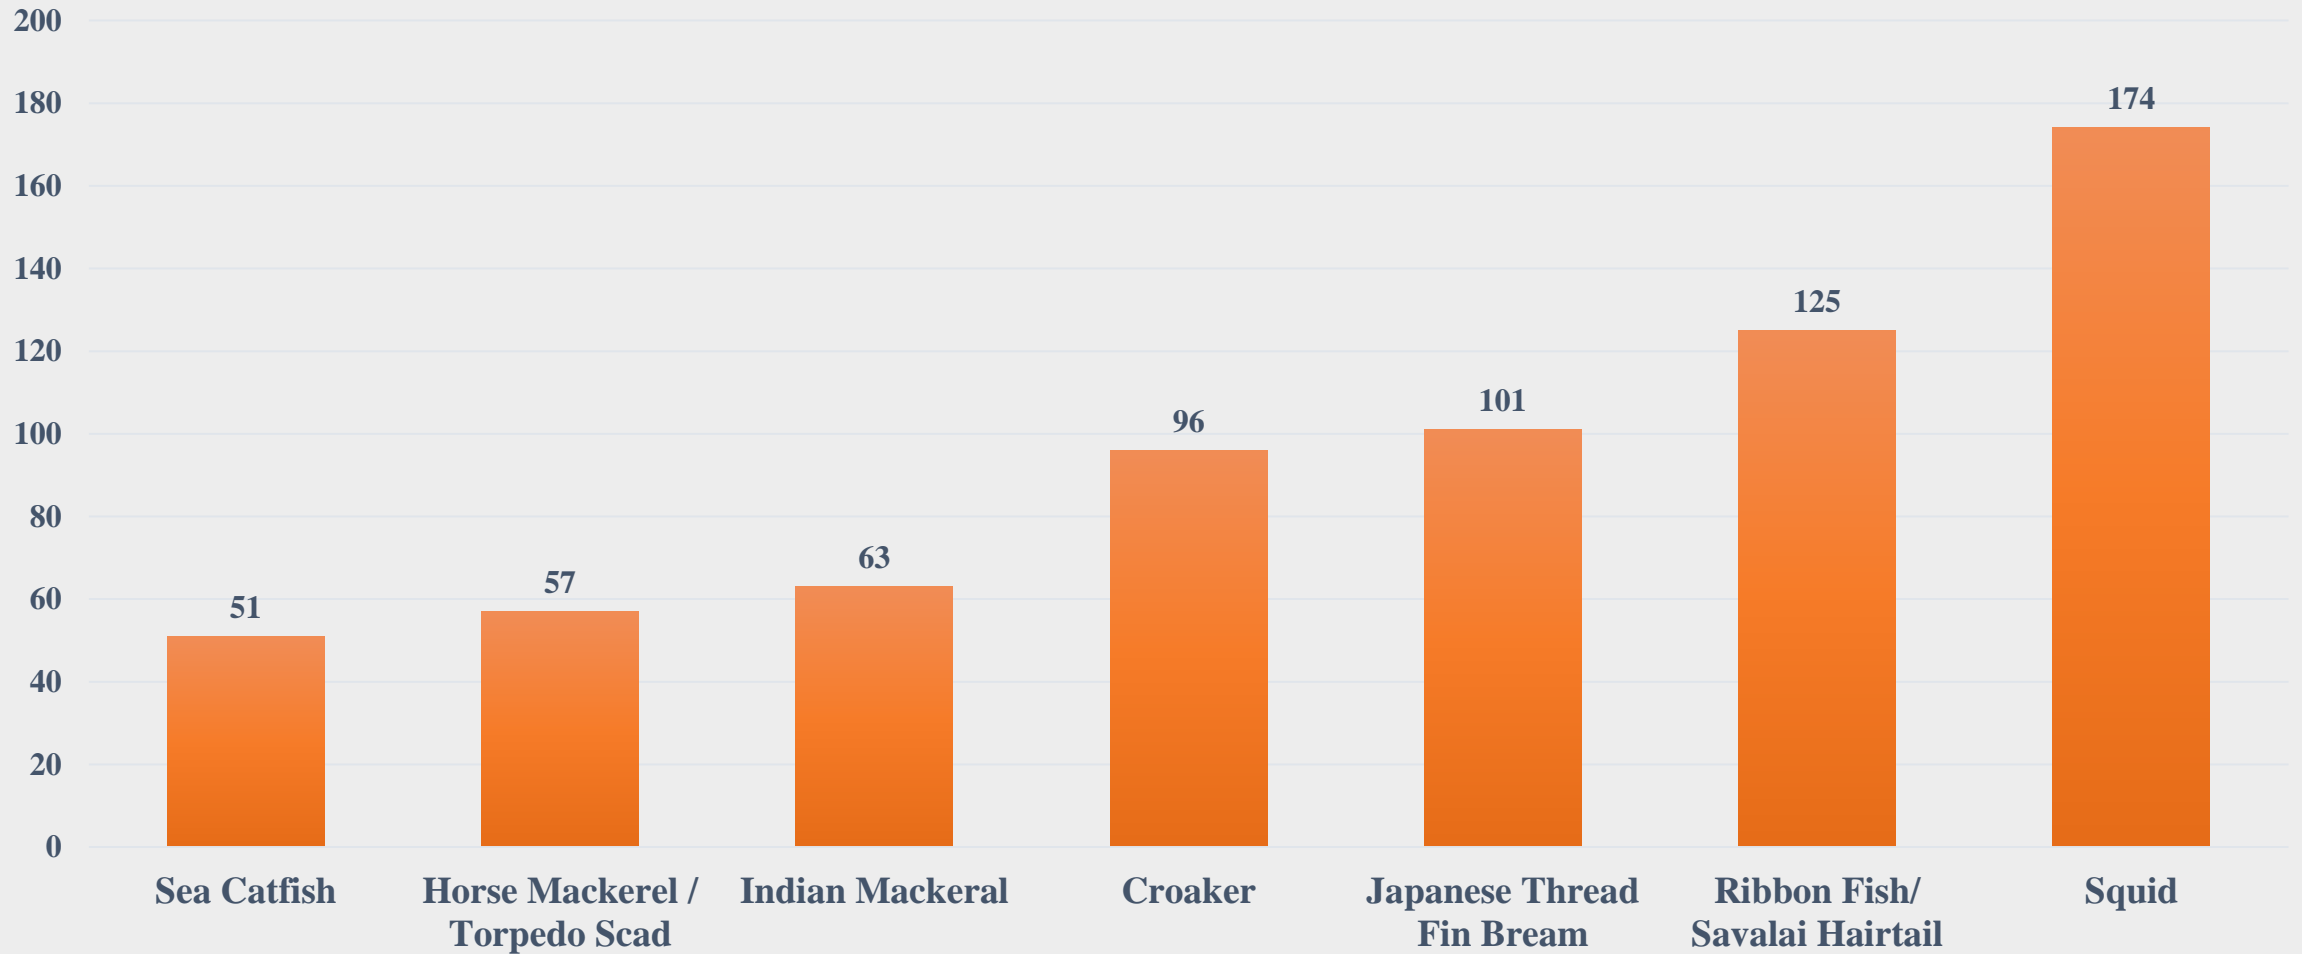

Average Price (Rs. Per Kg) of Marine Species at Fish Landing Centres in Gujarat

For the Period 21.04.2025 to 27.04.2025

Data Source: NETFISH, MPEDA