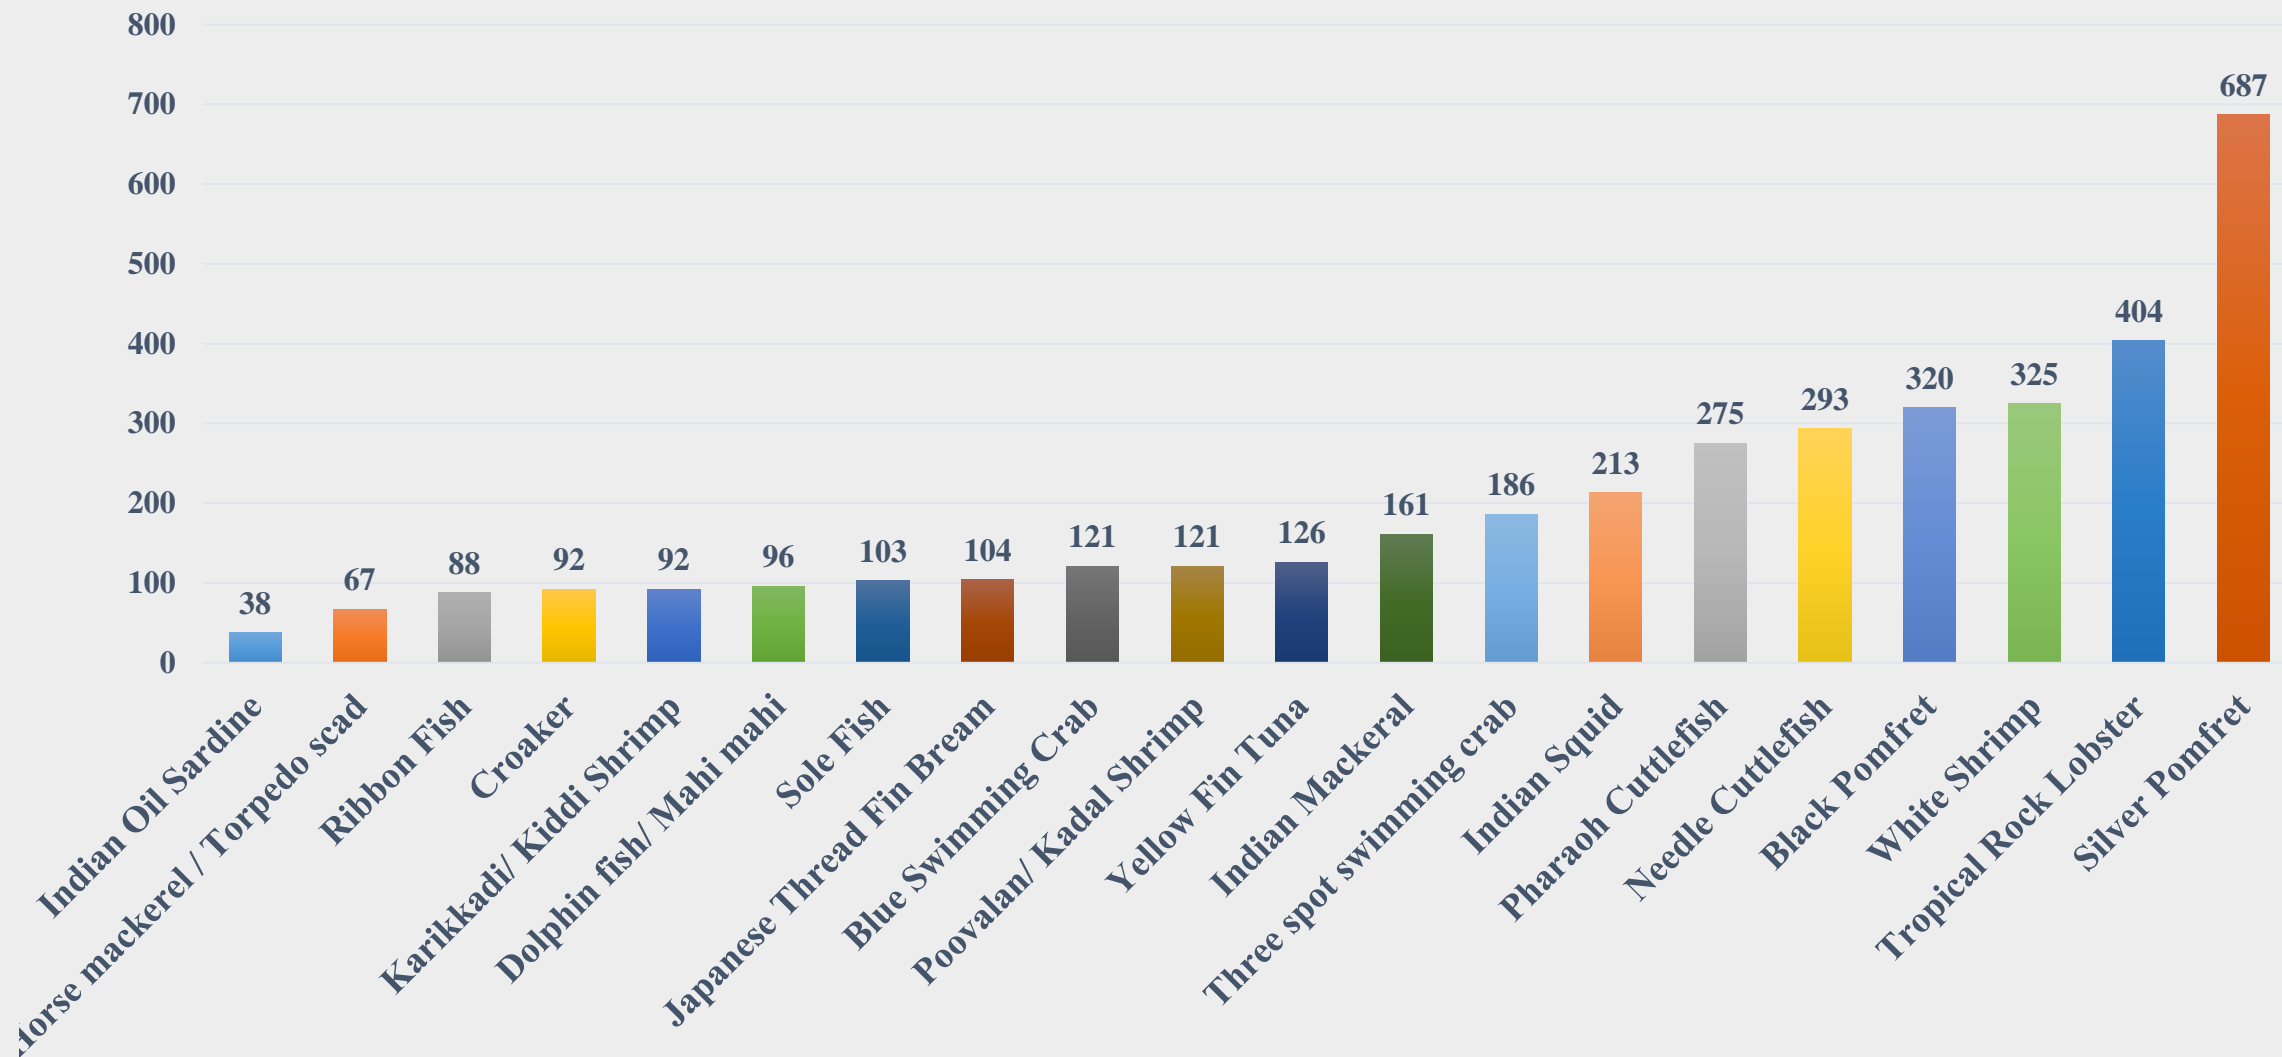

Average Price (Rs. per Kg) of Marine Fish Species across Fishing Harbours of India

For the Period 21.04.2025 to 27.04.2025

Data Source: NETFISH, MPEDA