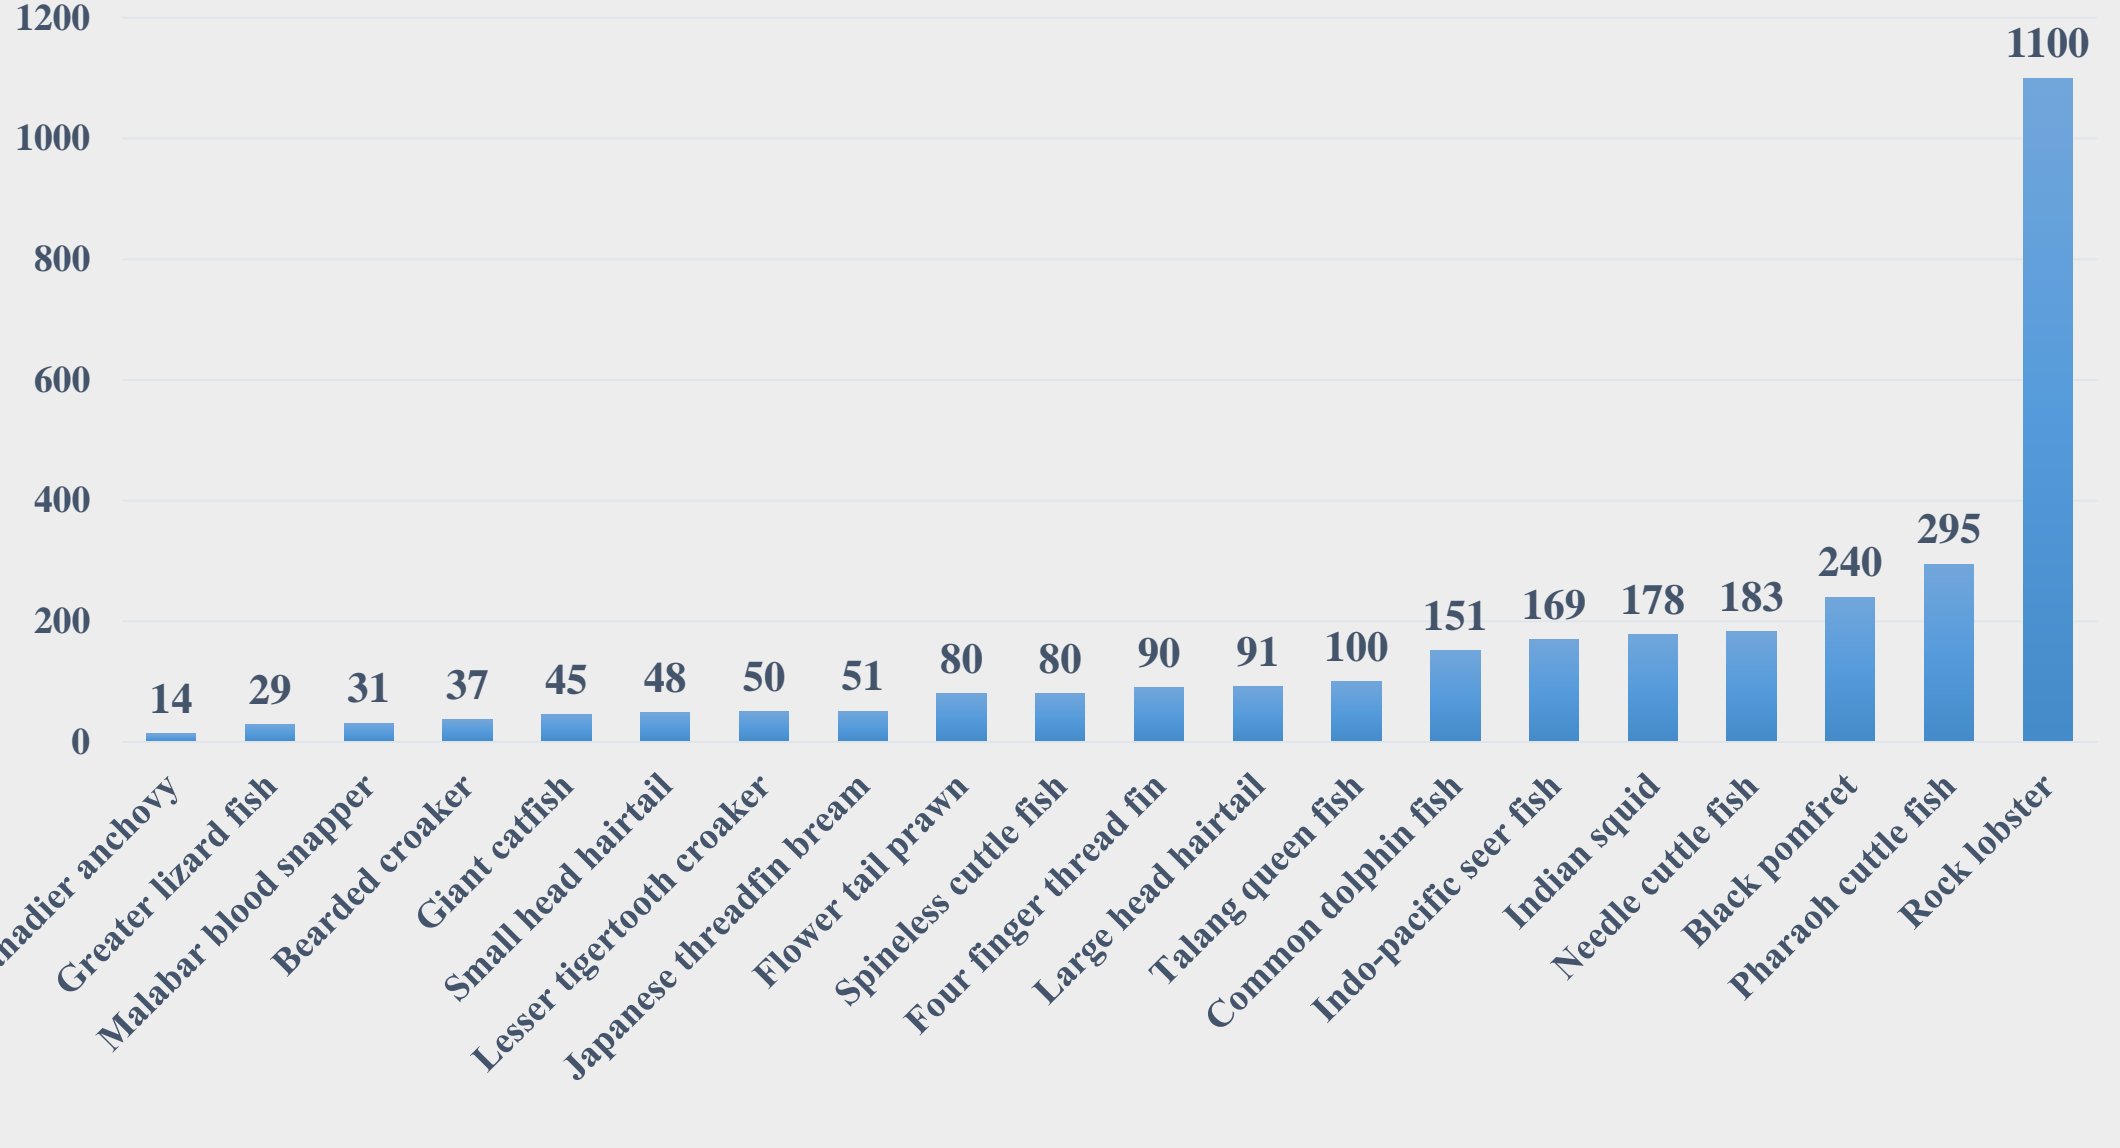

Average Retail Price (Rs. Per Kg) of Various Fish Species in Dadra and Nagar Haveli & Daman Diu

For the Period 21.04.2025 to 27.04.2025

For further details visit: <https://fmpisnfdb.in>