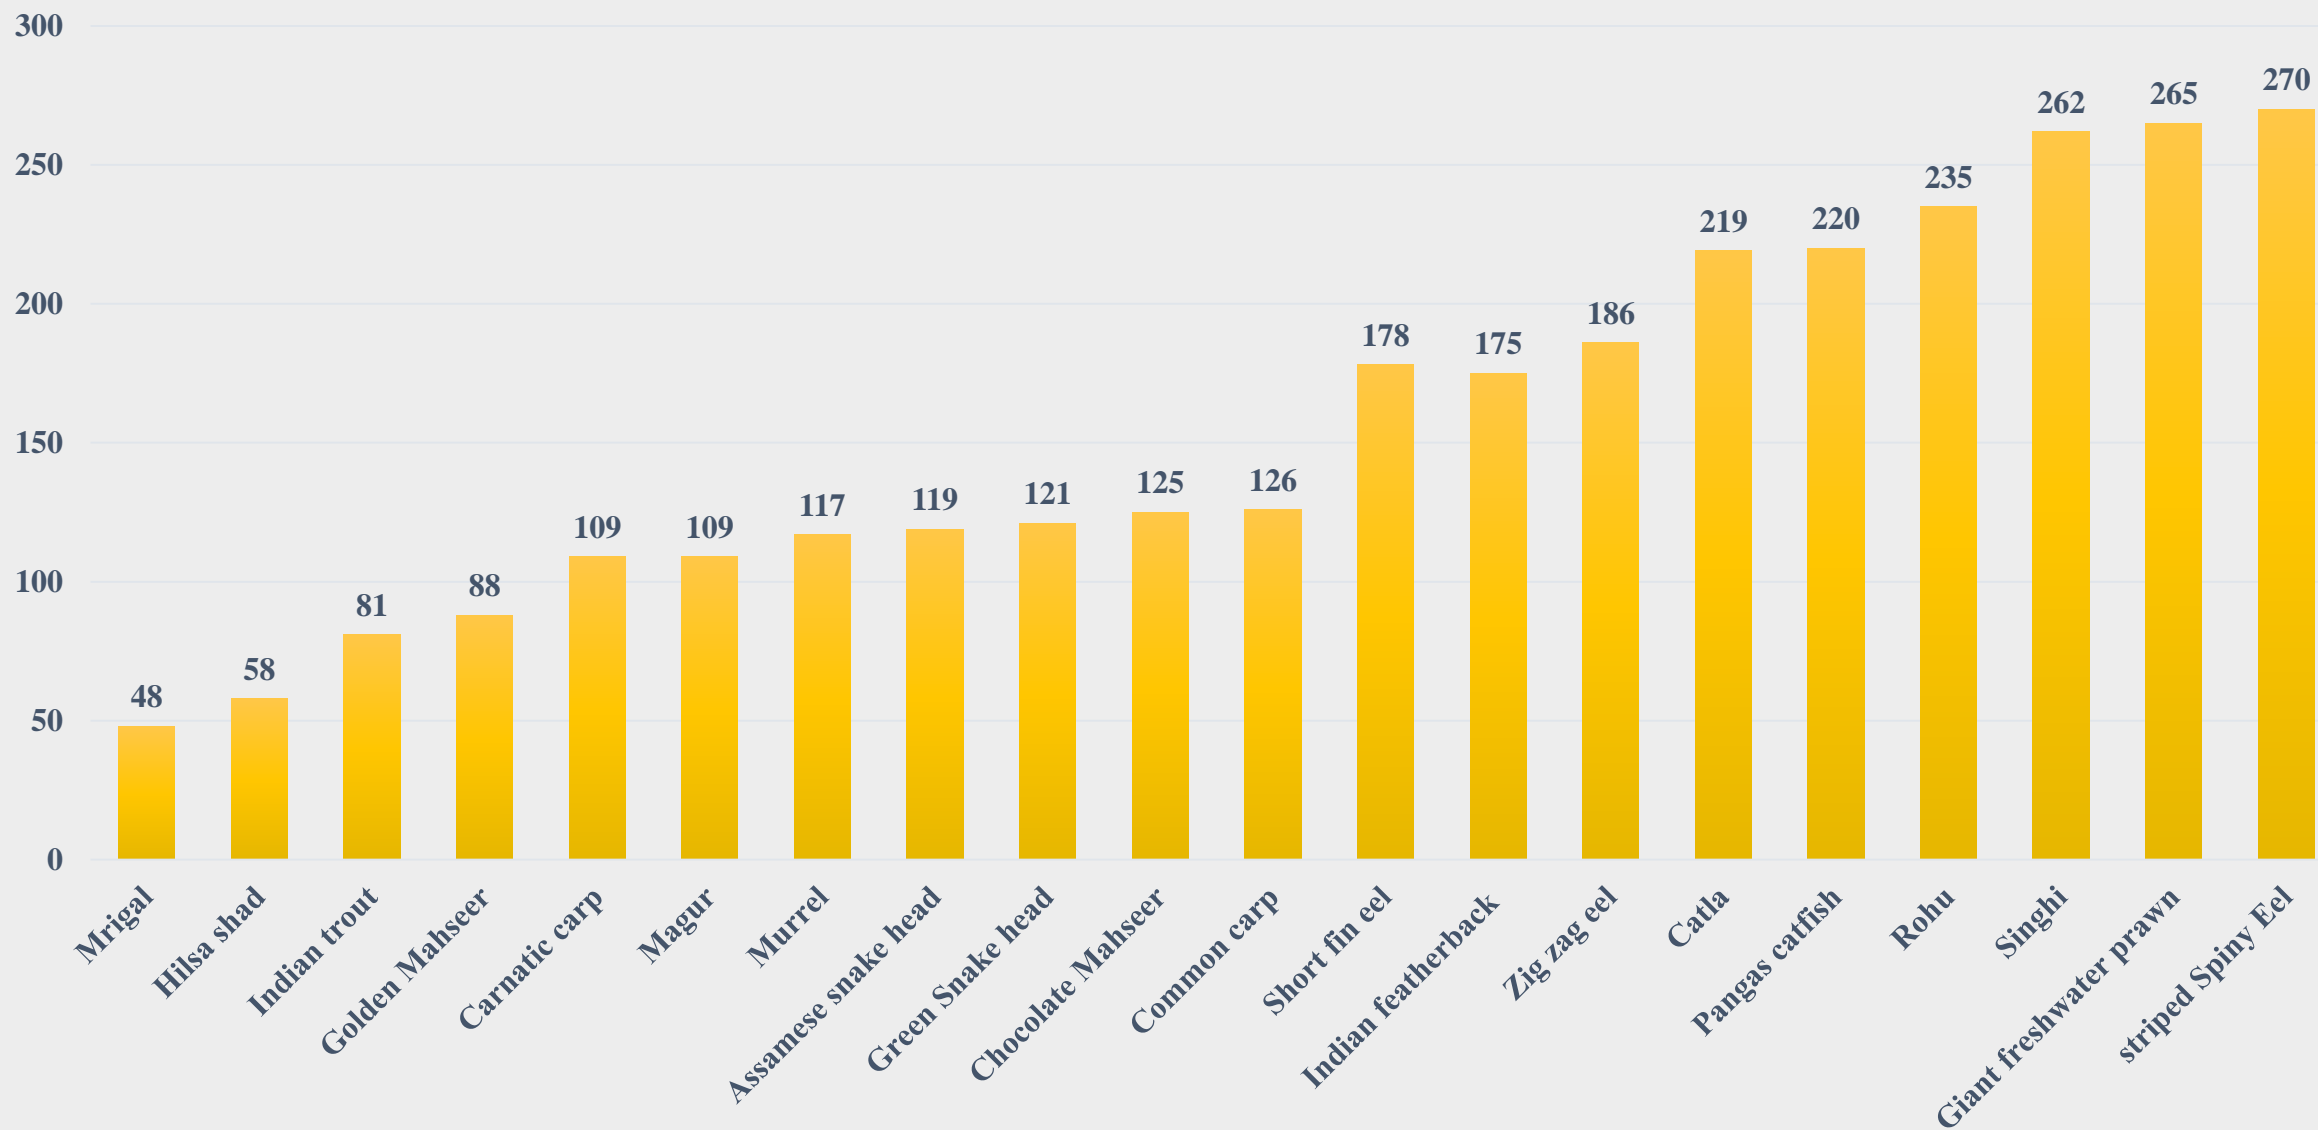

Average Wholesale Price (Rs. Per Kg) of Various Fish Species in Bihar

For the Period 21.04.2025 to 27.04.2025

For further details visit: <https://fmpisnfdb.in>